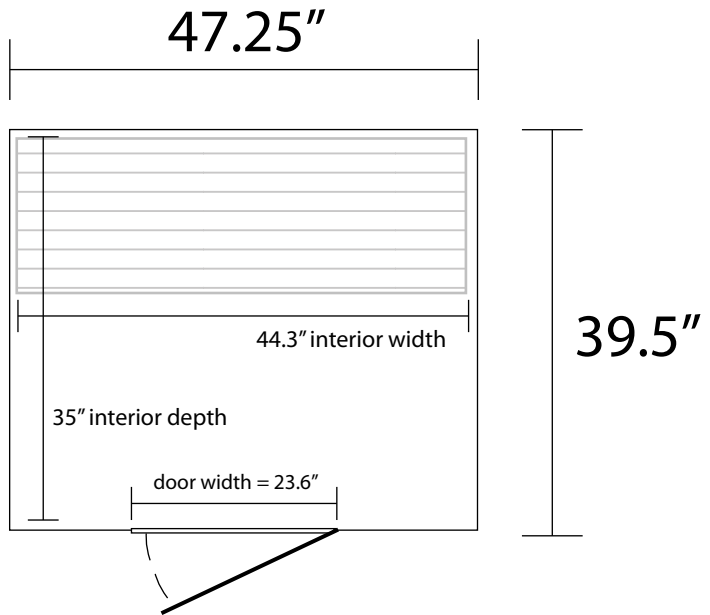

2 Person Sauna

BENCH DIMENSIONS:
Depth: 17.7"
Width: 44.3"