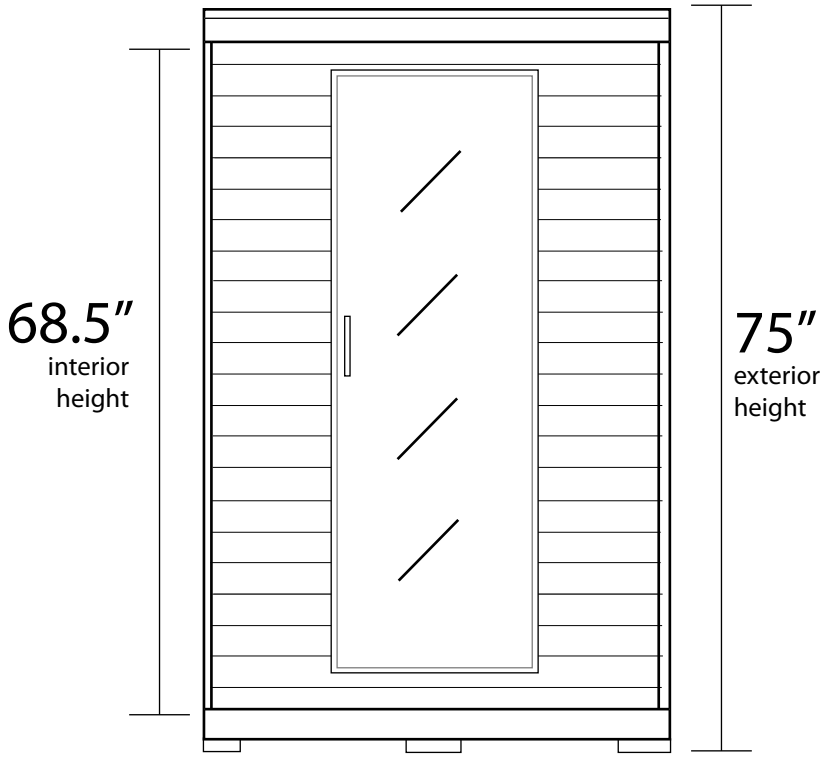

2 Person Sauna

BENCH DIMENSIONS:
Depth: 17.7"
Width: 44.3"