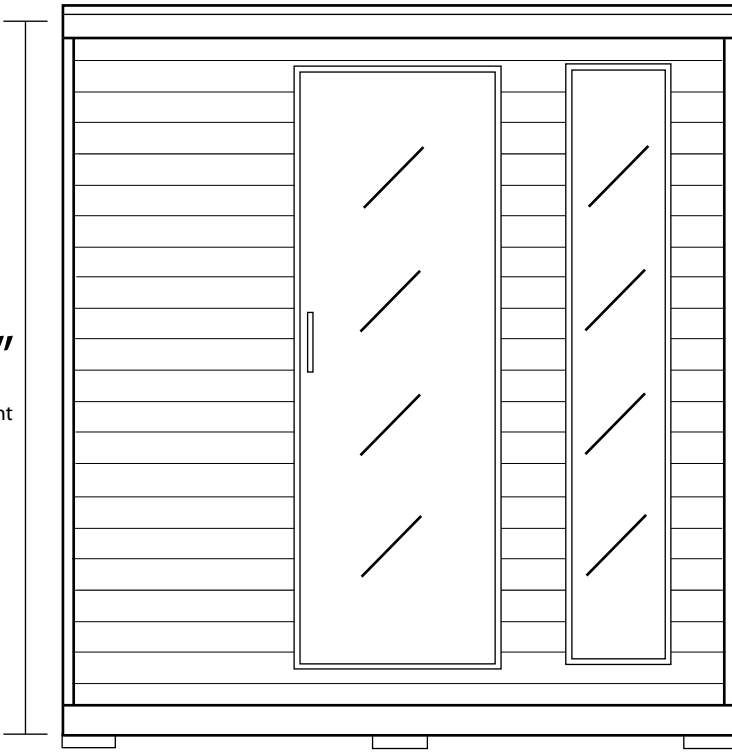

6 Person Sauna

69.7"
Interior Height

76"

75"

59"

BENCH DIMENSIONS:
Depth: 17.7"
Width: 54.7"