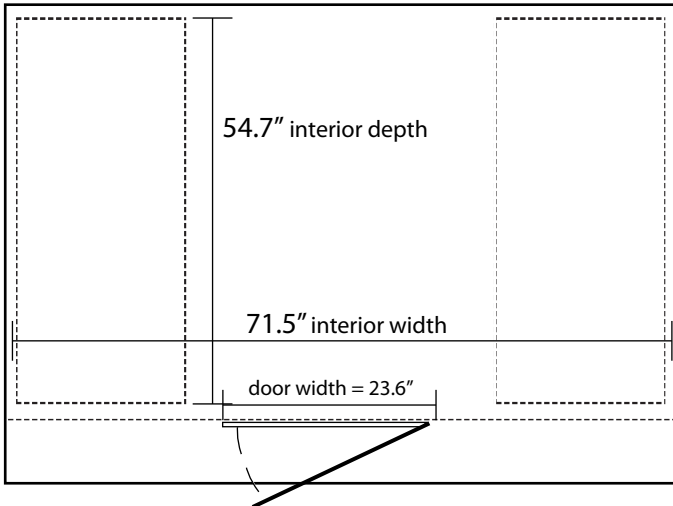

6 Person Sauna

69.7"
Interior Height

76"

75"

59"

BENCH DIMENSIONS:
Depth: 17.7"
Width: 54.7"