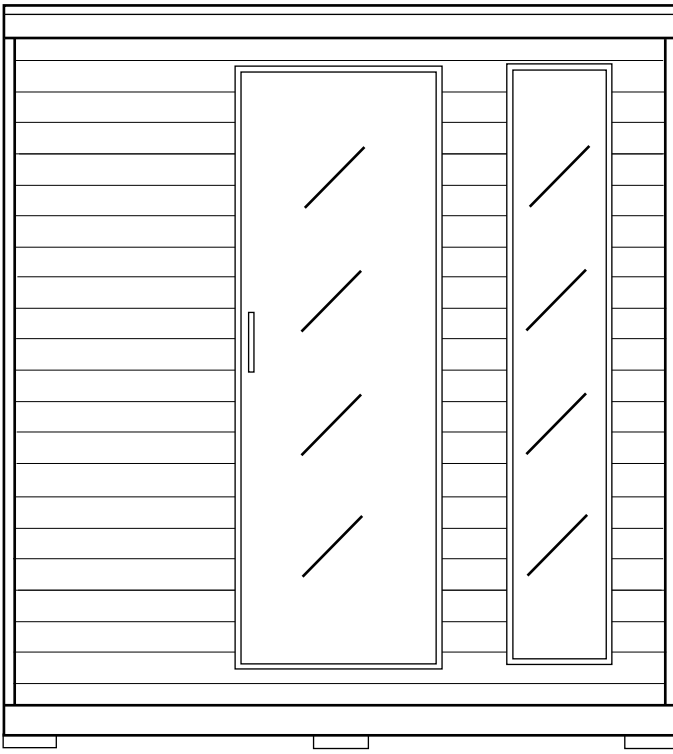

# 4 Person Sauna

75"

72"

17"  
bench  
depth & height

35"

45.75"