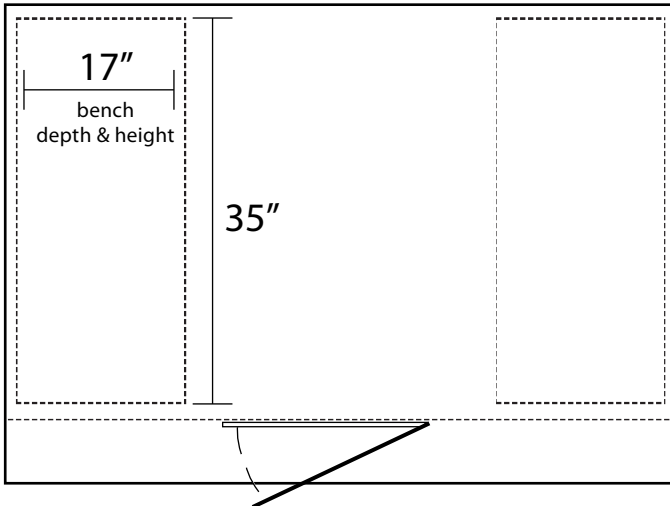

# 4 Person Sauna

75"

72"

17"  
bench  
depth & height

35"

45.75"