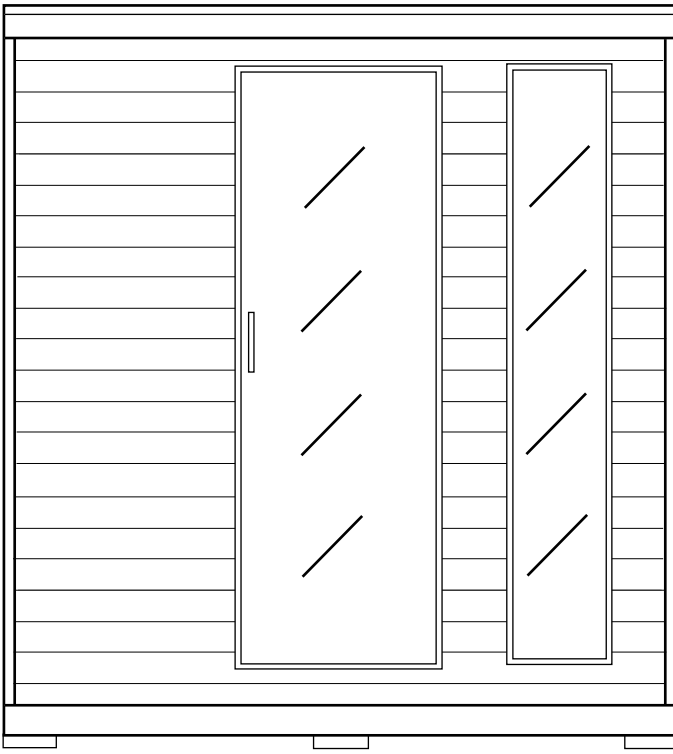

4 Person Sauna

75"

72"

17"
bench
depth & height

35"

45.75"