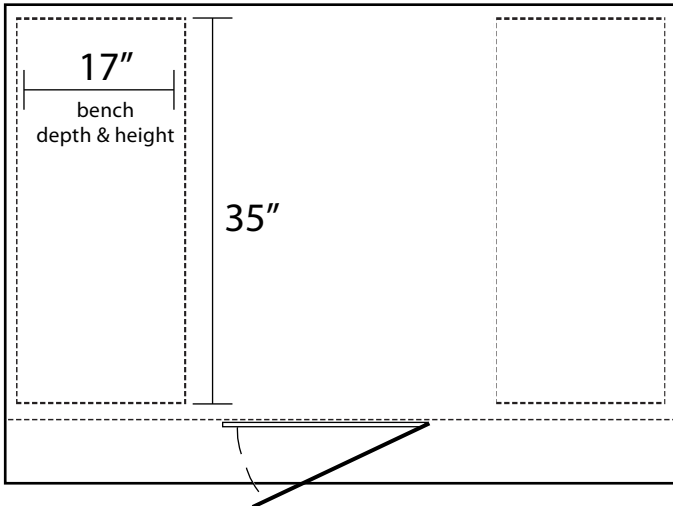

4 Person Sauna

75"

72"

17"
bench
depth & height

35"

45.75"