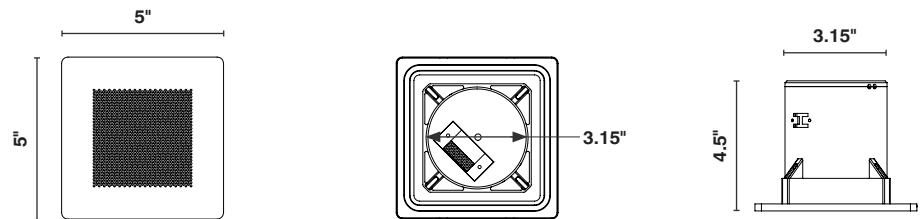

INSTALLATION NOTES

- Refer to ThermaSol installation Instructions Doc No. 81248 for complete instructions.
- Make sure the speakers are completely sealed to the ceiling forming a vapor barrier

* Selecting desired finish and replace XX with code above