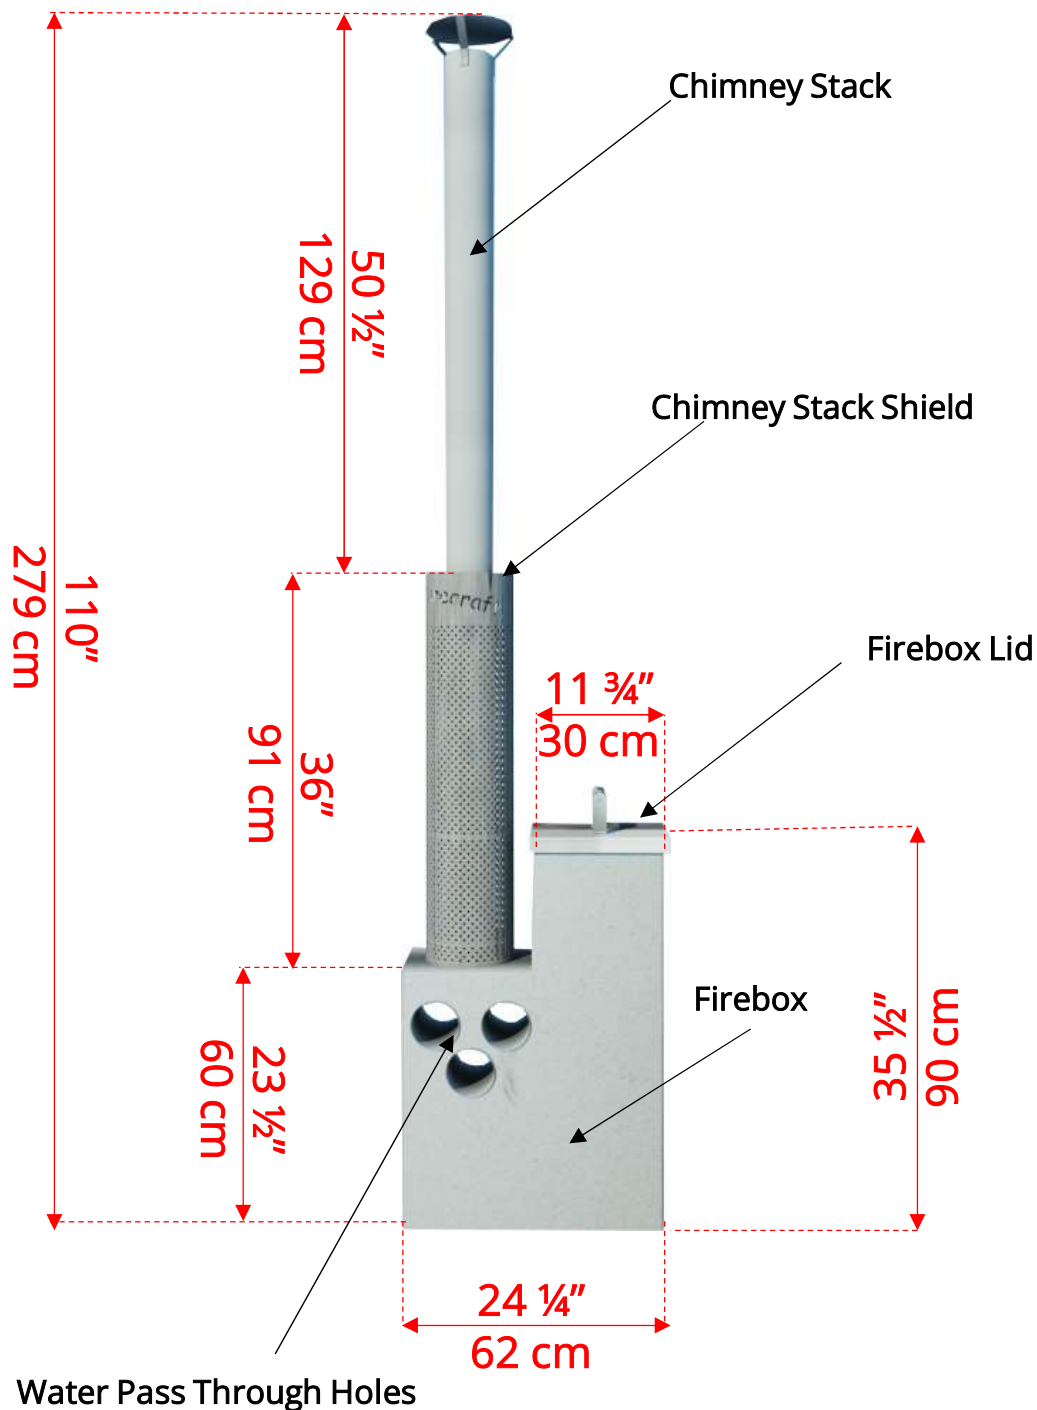

470EV

The Evolution Cedar Tub 7' (184cm)

470EV

The Evolution Cedar Tub 7' (184cm)

470EV

The Evolution Cedar Tub 7' (184cm)

730145

Aluminum Inside Hot Tub Heater (Optional)

Do not Operate Hot Tub Heater without Water in Hot Tub!

Aluminum Inside Hot Tub Heater (Optional)

Firebox Opening – 10" (25cm) x 10" (25cm) x 35 1/4" (90cm) Deep

730184
24" Canoe Paddle
(Optional)

730185
Aluminum Ash Scoop
(Optional)

730186 3 Tier Steps for Round Tub (Optional)

730180 Cover Stand with Firewood Storage (Optional)

730187 7' Round Tub Shelf (Optional)