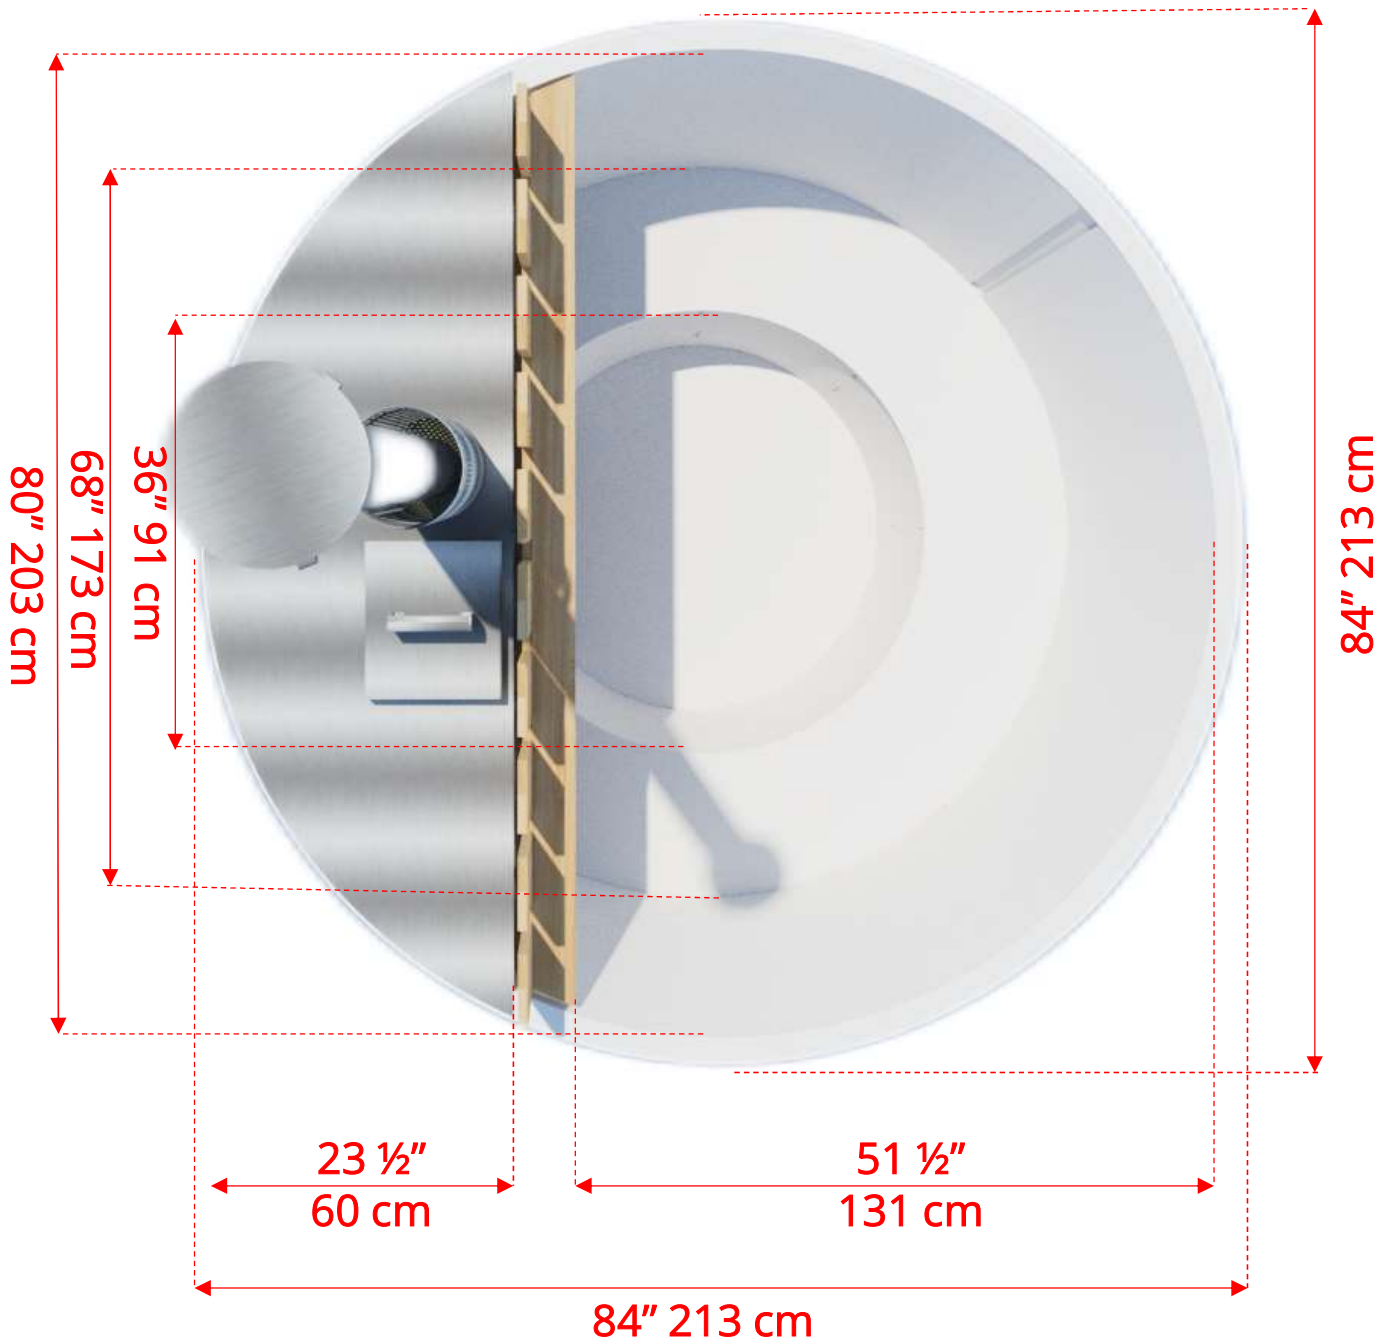

470EV

The Evolution Cedar Tub 7' (184cm)

470EV

The Evolution Cedar Tub 7' (184cm)

470EV

The Evolution Cedar Tub 7' (184cm)

730145

Aluminum Inside Hot Tub Heater (Optional)

Do not Operate Hot Tub Heater without Water in Hot Tub!

Aluminum Inside Hot Tub Heater (Optional)

Firebox Opening – 10" (25cm) x 10" (25cm) x 35 1/4" (90cm) Deep

730184
24" Canoe Paddle
(Optional)

730185
Aluminum Ash Scoop
(Optional)

730186 3 Tier Steps for Round Tub (Optional)

730180 Cover Stand with Firewood Storage (Optional)

730187 7' Round Tub Shelf (Optional)