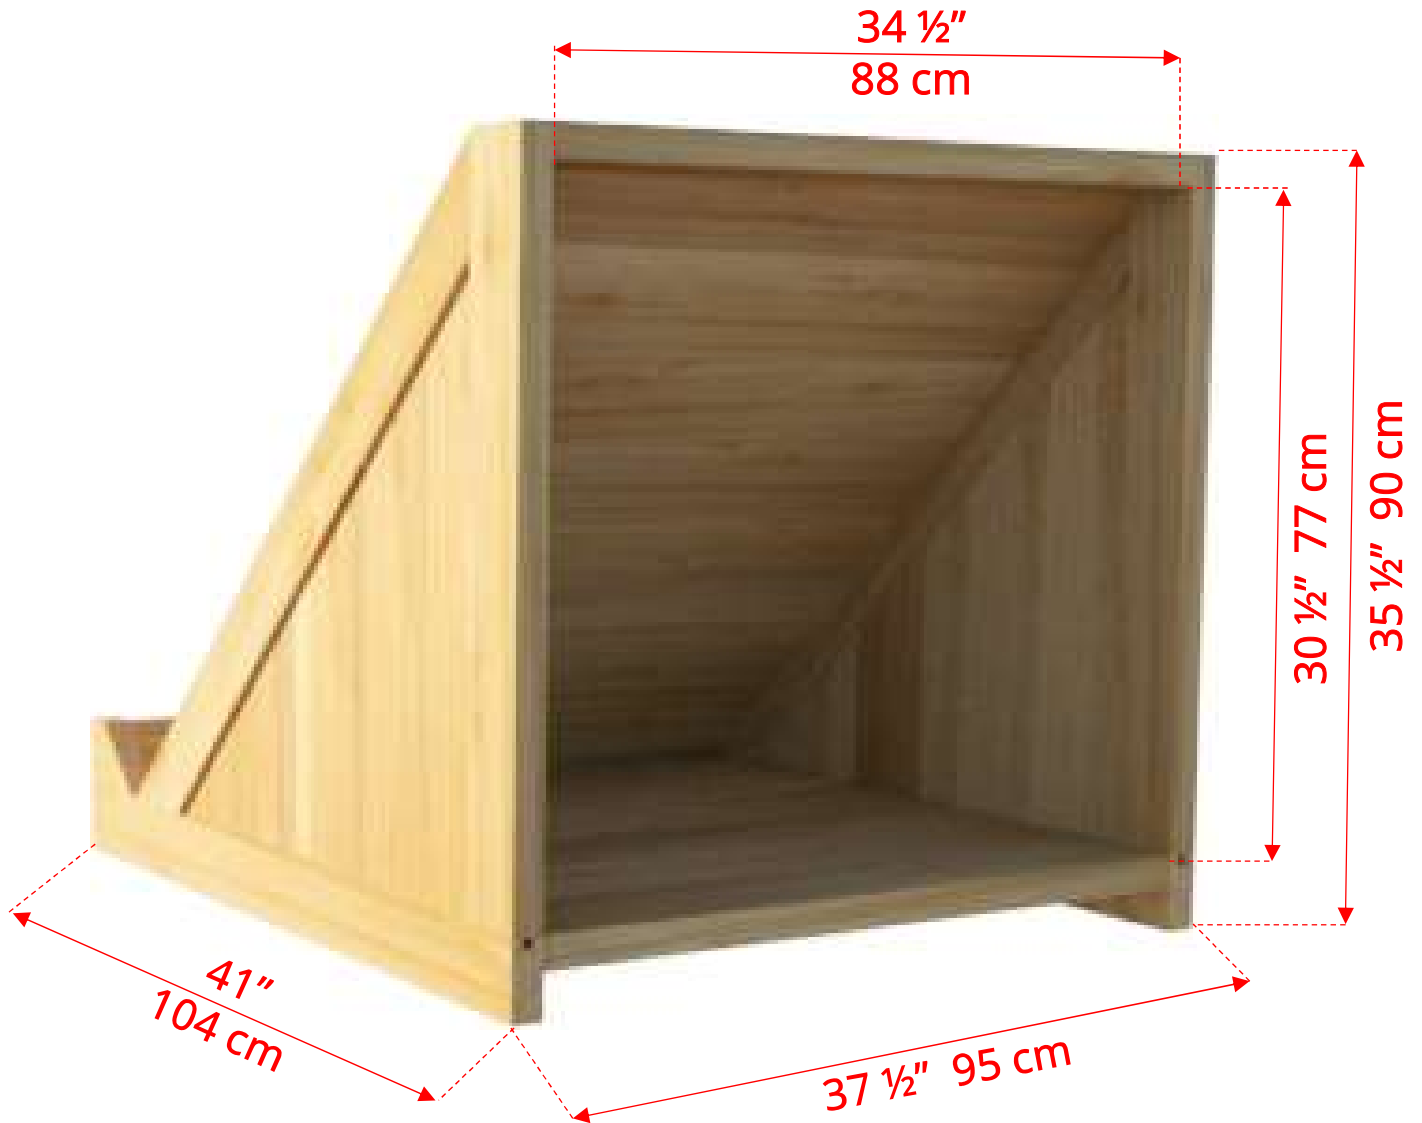

730180 Cover Stand with Firewood Storage (Optional)