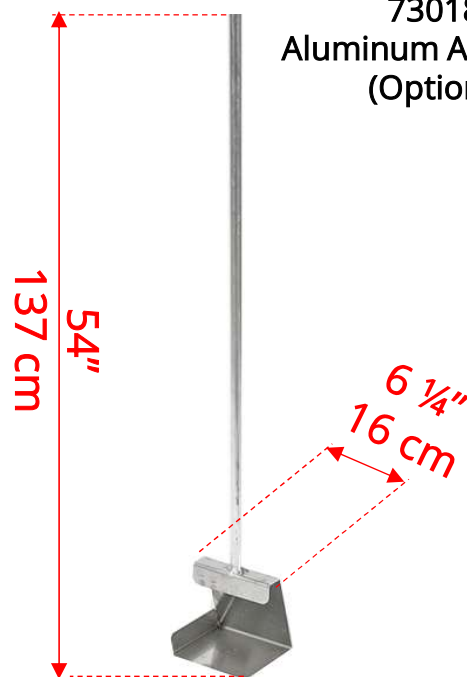

470EV

The Evolution Cedar Tub 7' (184cm)

470EV

The Evolution Cedar Tub 7' (184cm)

470EV

The Evolution Cedar Tub 7' (184cm)

730145

Aluminum Inside Hot Tub Heater (Optional)

Do not Operate Hot Tub Heater without Water in Hot Tub!

Aluminum Inside Hot Tub Heater (Optional)

Firebox Opening – 10" (25cm) x 10" (25cm) x 35 1/4" (90cm) Deep

730184
24" Canoe Paddle
(Optional)

730185
Aluminum Ash Scoop
(Optional)