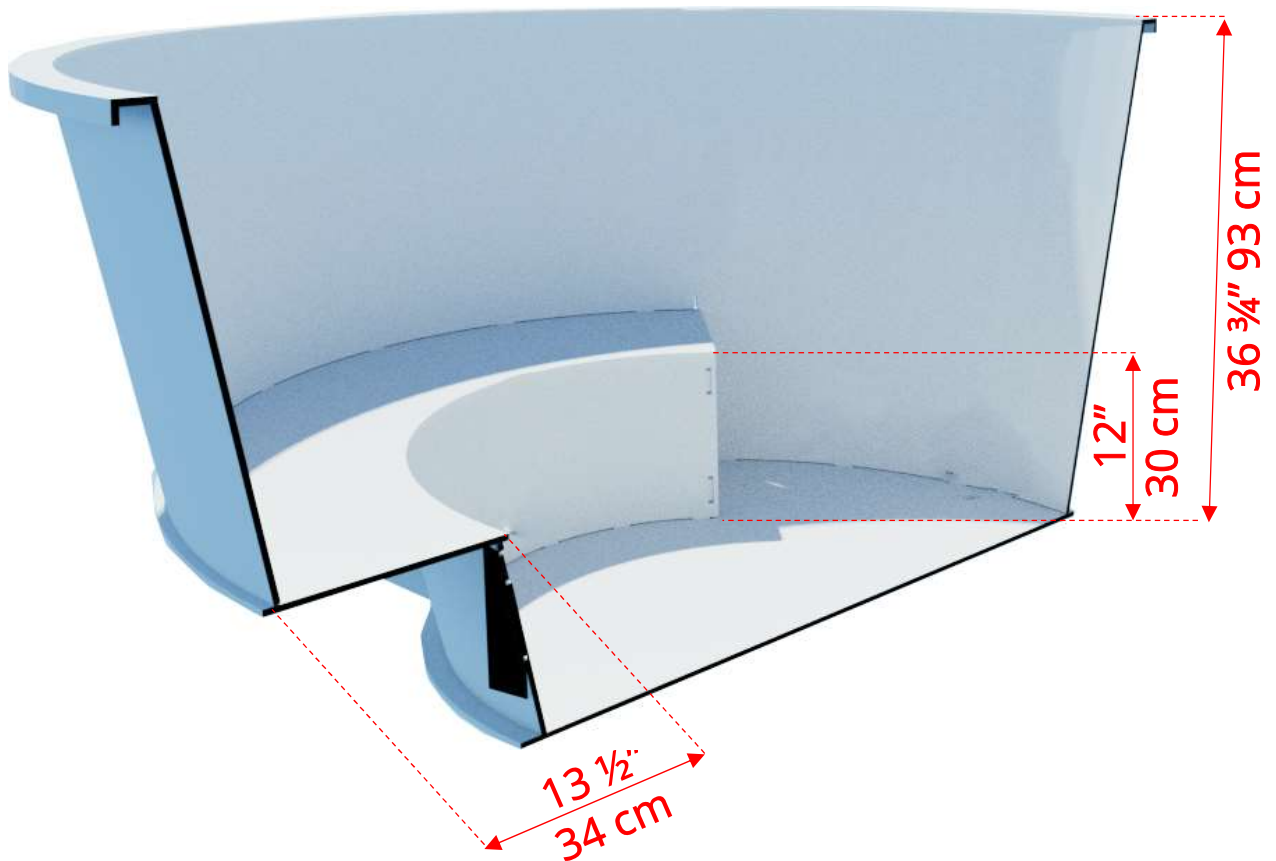

470EV

The Evolution Cedar Tub 7' (184cm)

470EV

The Evolution Cedar Tub 7' (184cm)

470EV

The Evolution Cedar Tub 7' (184cm)

730145

Aluminum Inside Hot Tub Heater (Optional)

Do not Operate Hot Tub Heater without Water in Hot Tub!

Aluminum Inside Hot Tub Heater (Optional)

Firebox Opening – 10" (25cm) x 10" (25cm) x 35 1/4" (90cm) Deep

730184
24" Canoe Paddle
(Optional)

730185
Aluminum Ash Scoop
(Optional)

730186 3 Tier Steps for Round Tub (Optional)

730180 Cover Stand with Firewood Storage (Optional)

730187 7' Round Tub Shelf (Optional)