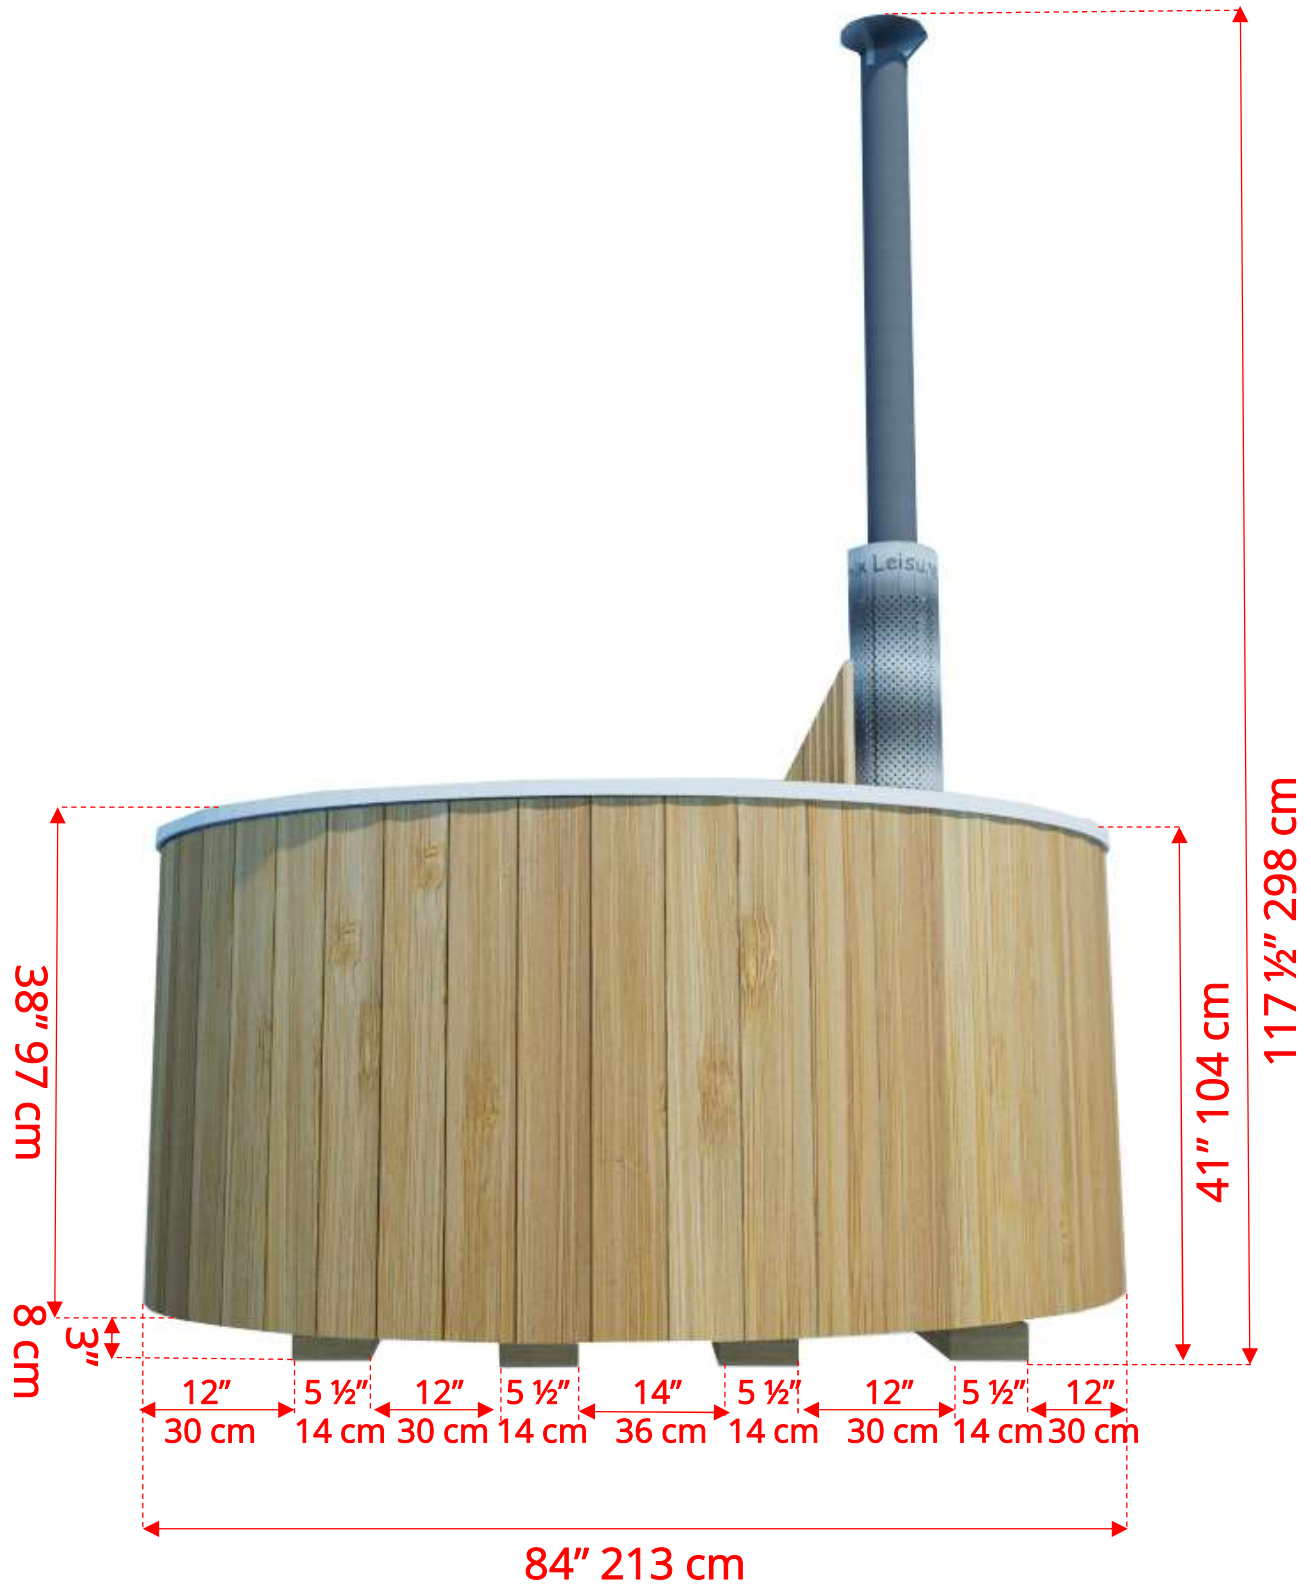

470EV

The Evolution Cedar Tub 7' (184cm)

470EV

The Evolution Cedar Tub 7' (184cm)

470EV

The Evolution Cedar Tub 7' (184cm)

730145

Aluminum Inside Hot Tub Heater (Optional)

Do not Operate Hot Tub Heater without Water in Hot Tub!

Aluminum Inside Hot Tub Heater (Optional)

Firebox Opening – 10" (25cm) x 10" (25cm) x 35 1/4" (90cm) Deep

730184
24" Canoe Paddle
(Optional)

730185
Aluminum Ash Scoop
(Optional)

730186 3 Tier Steps for Round Tub (Optional)

730180 Cover Stand with Firewood Storage (Optional)

730187 7' Round Tub Shelf (Optional)