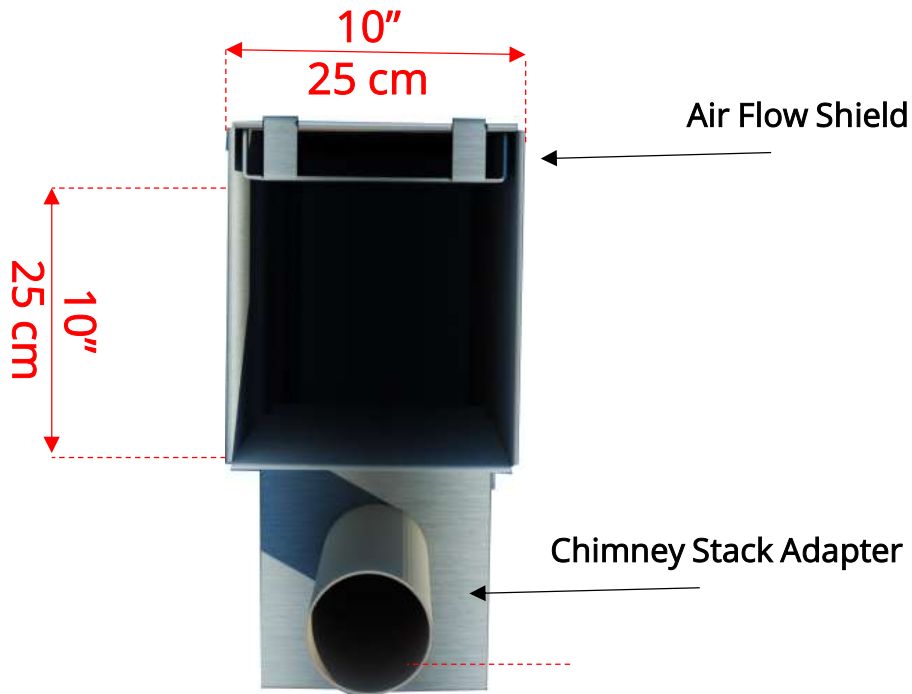

470EV

The Evolution Cedar Tub 7' (184cm)

470EV

The Evolution Cedar Tub 7' (184cm)

470EV

The Evolution Cedar Tub 7' (184cm)

730145

Aluminum Inside Hot Tub Heater (Optional)

Do not Operate Hot Tub Heater without Water in Hot Tub!

Aluminum Inside Hot Tub Heater (Optional)

Firebox Opening – 10" (25cm) x 10" (25cm) x 35 1/4" (90cm) Deep

730184
24" Canoe Paddle
(Optional)

730185
Aluminum Ash Scoop
(Optional)

730186 3 Tier Steps for Round Tub (Optional)

730180 Cover Stand with Firewood Storage (Optional)

730187 7' Round Tub Shelf (Optional)