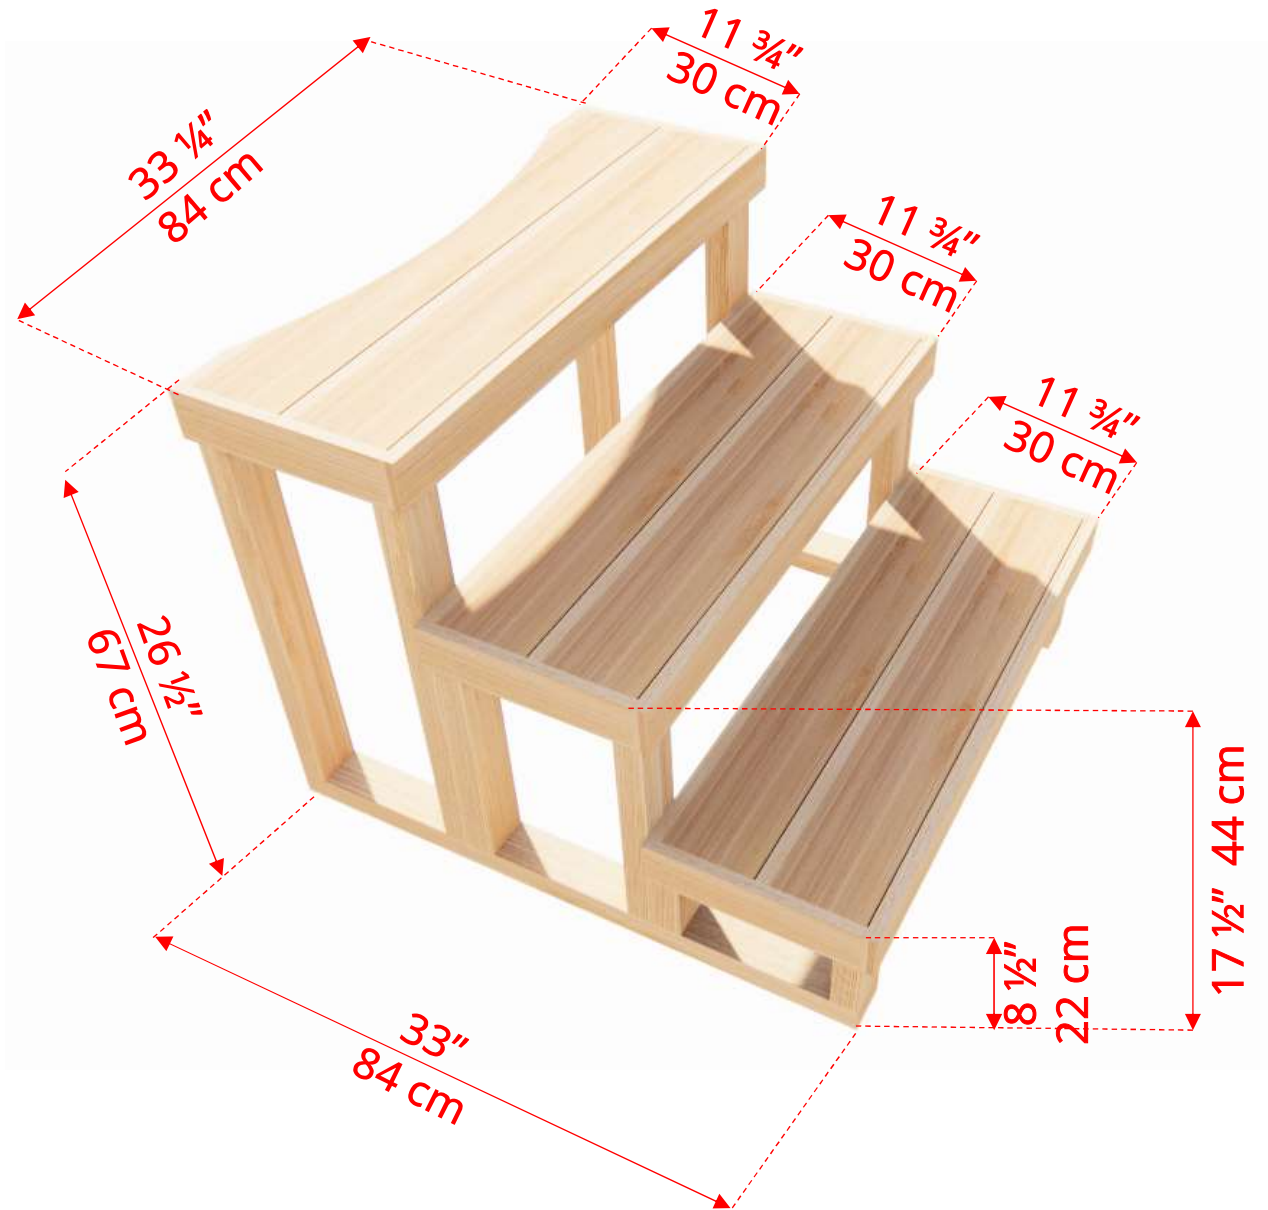

470EV

The Evolution Cedar Tub 7' (184cm)

470EV

The Evolution Cedar Tub 7' (184cm)

470EV

The Evolution Cedar Tub 7' (184cm)

730145

Aluminum Inside Hot Tub Heater (Optional)

Do not Operate Hot Tub Heater without Water in Hot Tub!

Aluminum Inside Hot Tub Heater (Optional)

Firebox Opening – 10" (25cm) x 10" (25cm) x 35 1/4" (90cm) Deep

730184
24" Canoe Paddle
(Optional)

730185
Aluminum Ash Scoop
(Optional)

730186 3 Tier Steps for Round Tub (Optional)

730180 Cover Stand with Firewood Storage (Optional)

730187 7' Round Tub Shelf (Optional)