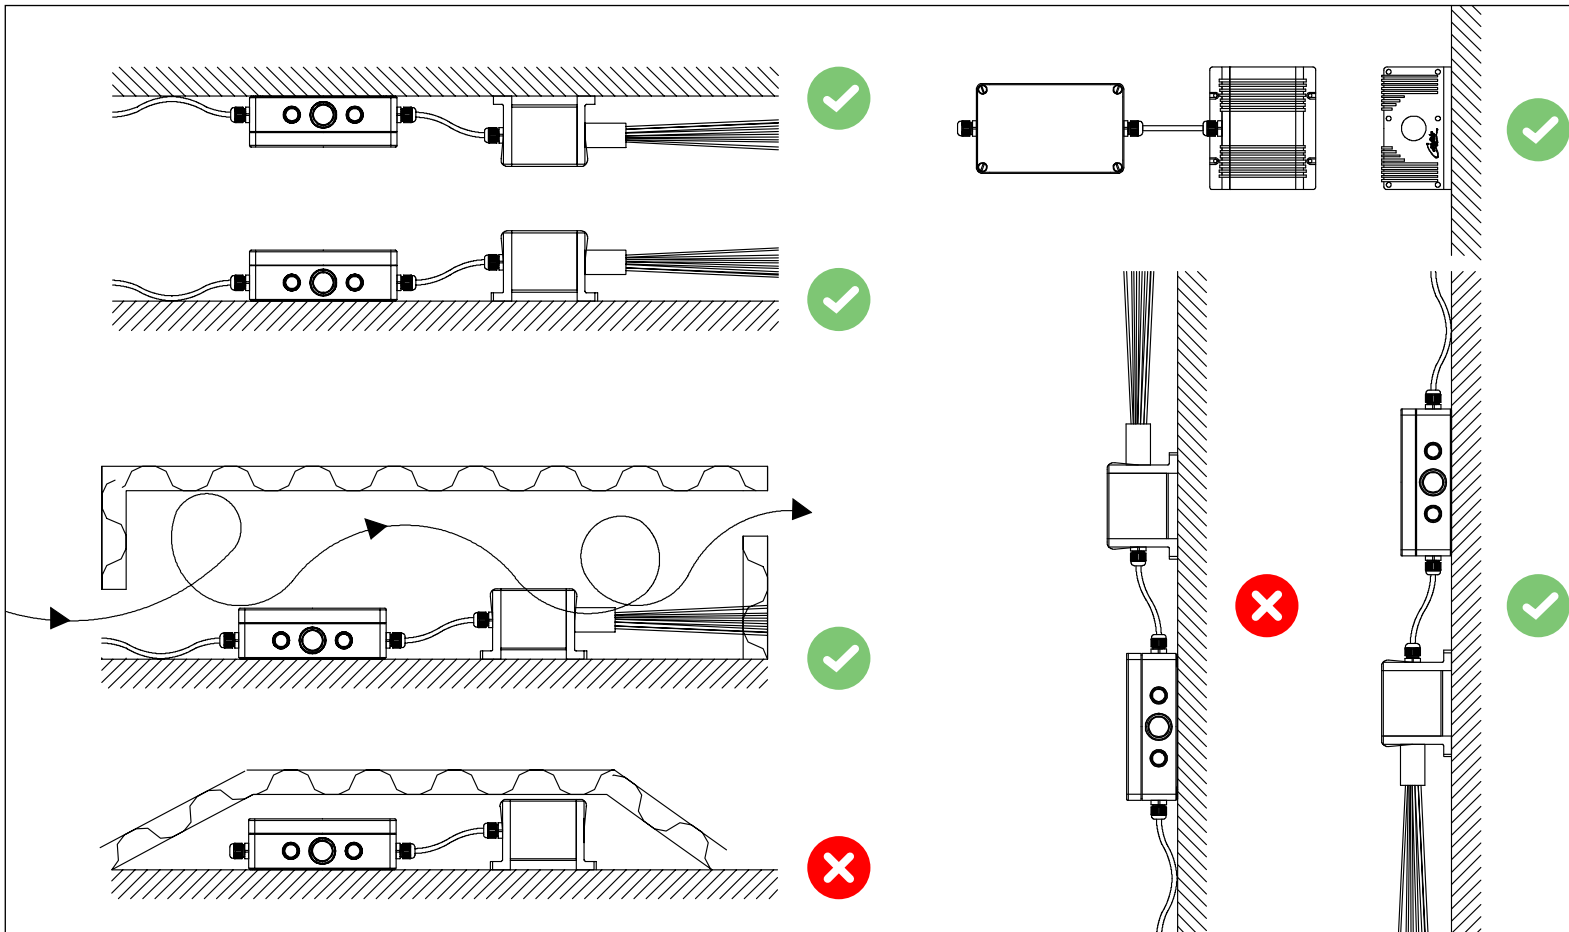

Caritti

Sauna Seat Sets

1

2

3

4

Do not install inside the sauna

Dimming options push-dim or Dali; the dimmer is not incl