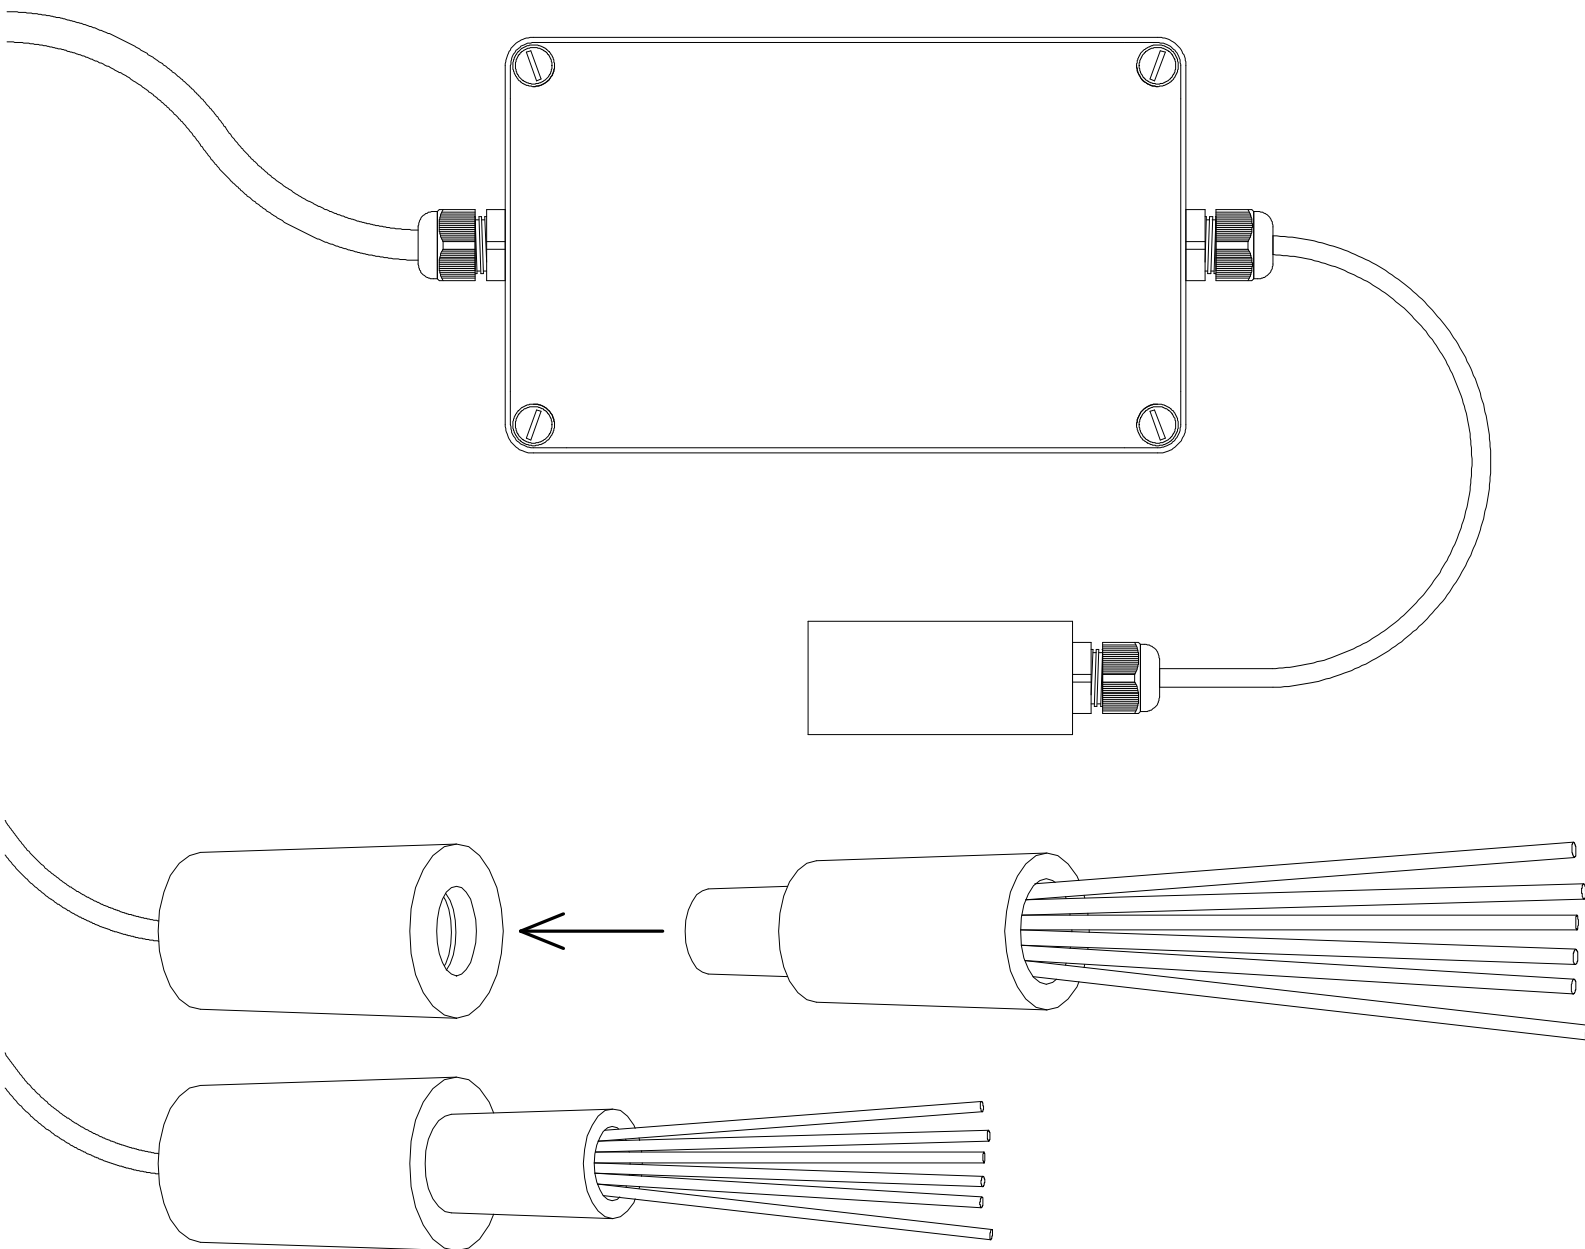

VIDEO:

Carith'

1815011 VPL10-E161
1815010 VPL10-E511

Do not install inside the sauna

Ne pas installer à l'intérieur du sauna

100-277 V

Ta -13 °F ... +122 °F

Ta -25 °C ... +50 °C

☐ CE IP55

EN

Dimming options push-dim or Dali; the dimmer is not incl.

In case the manufacturer's installation instructions are not followed, and if any other components than those listed in the instructions are used, the manufacturer's guarantee and liability become null and void.