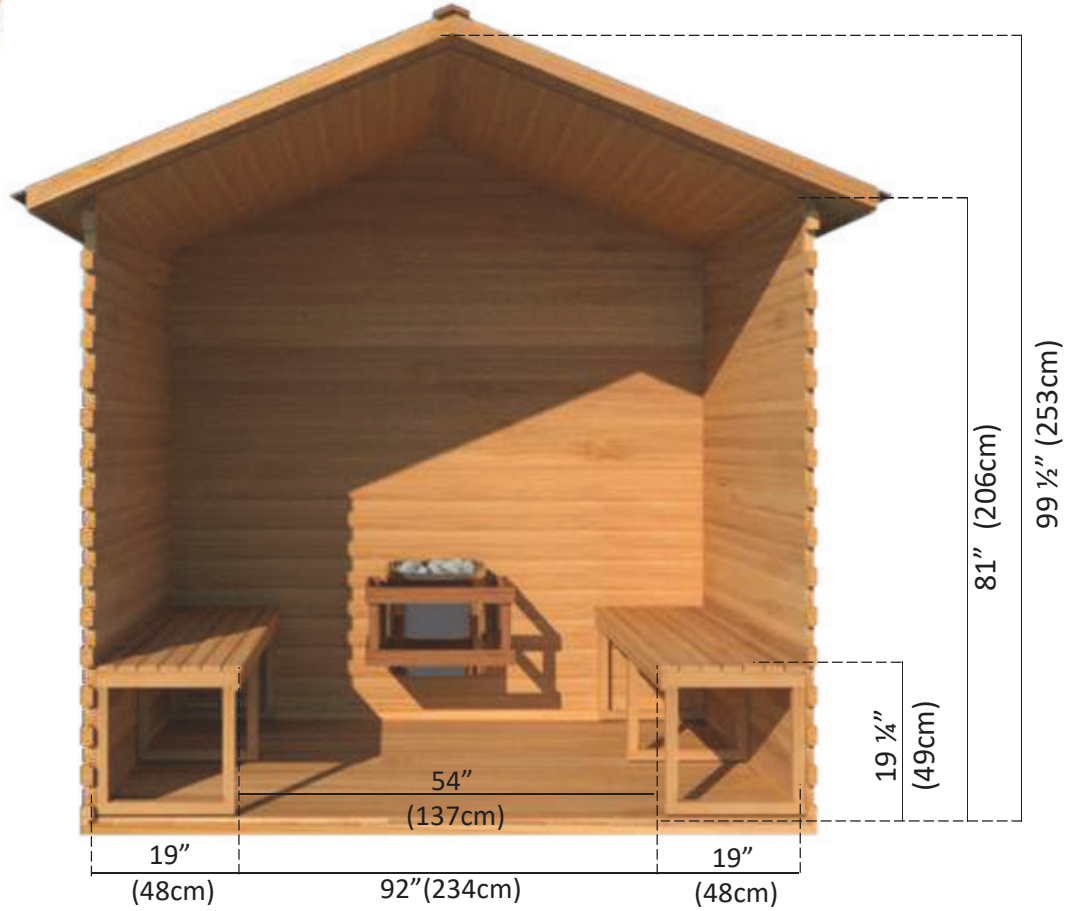

# OLS580 5'x8' Outdoor Cabin Sauna

Side Wall Bench Layout

# OLS580 5'x8' Outdoor Cabin Sauna

Back Wall with L Bench Layout

# OLS580 5'x8' Outdoor Cabin Sauna