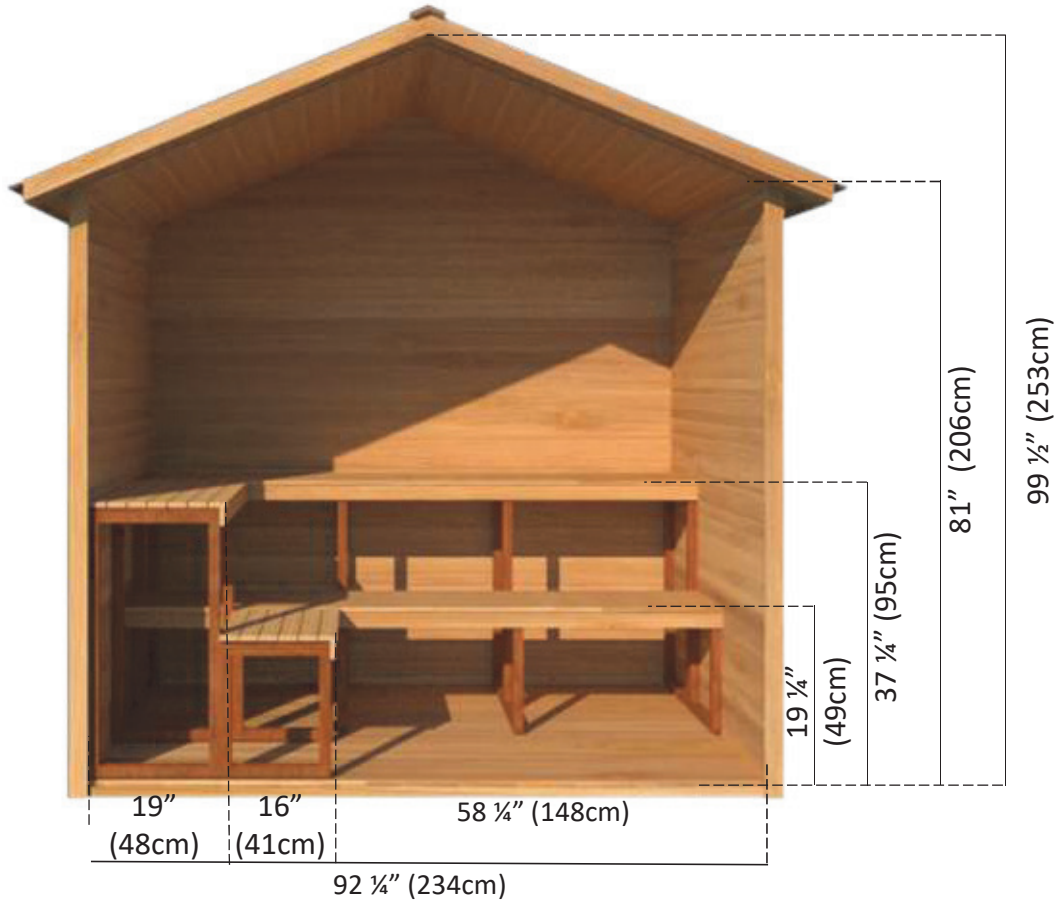

# OLS580 5'x8' Outdoor Cabin Sauna

Side Wall Bench Layout

# OLS580 5'x8' Outdoor Cabin Sauna

Back Wall with L Bench Layout

# OLS580 5'x8' Outdoor Cabin Sauna