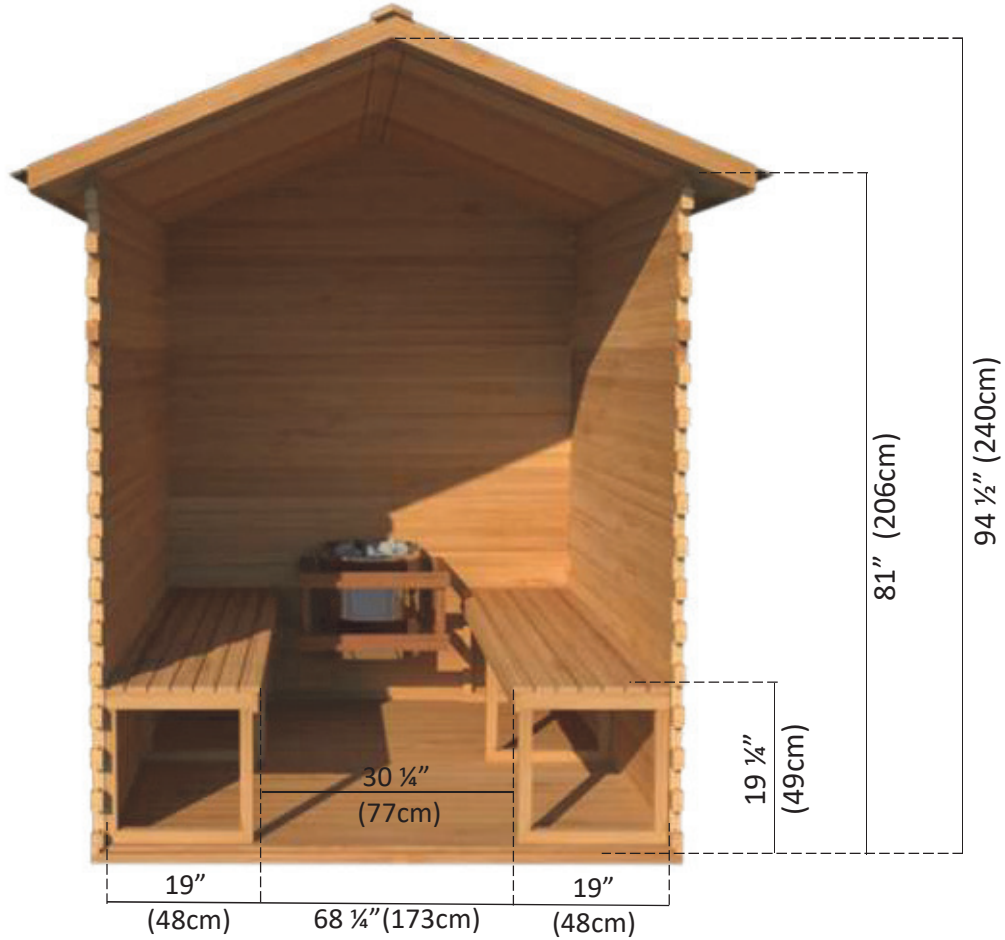

OLS660 6'x6' Outdoor Cabin Sauna

Side Wall Bench Layout (Electric Heater)

OLS660 6'x6' Outdoor Cabin Sauna