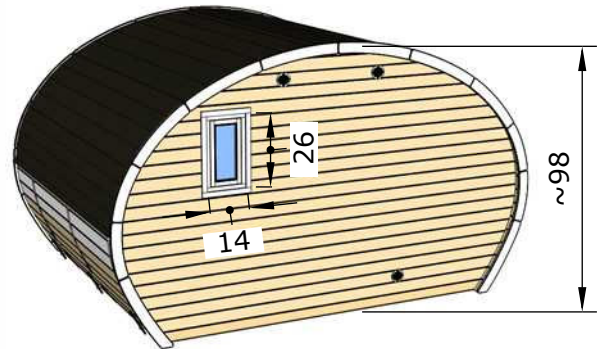

Model G11 Sauna Room Installation Manual

Back

Front

H47"xD47"xL197"

3,200 lbs