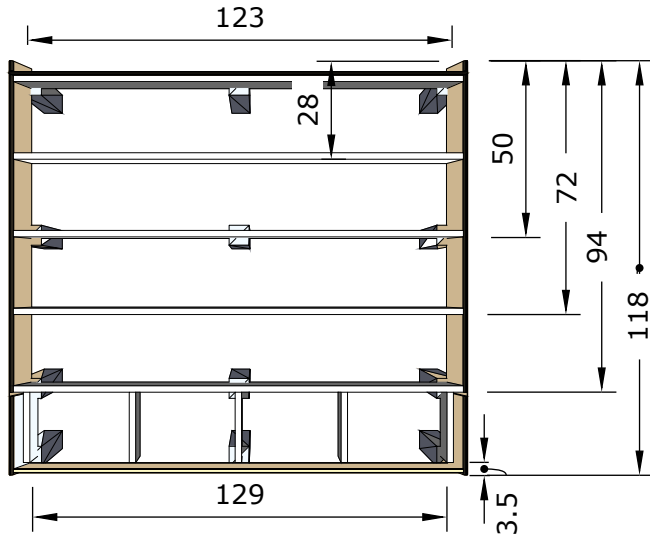

Model G11 Sauna Room Installation Manual

Back

Front

H47"xD47"xL197"

3,200 lbs