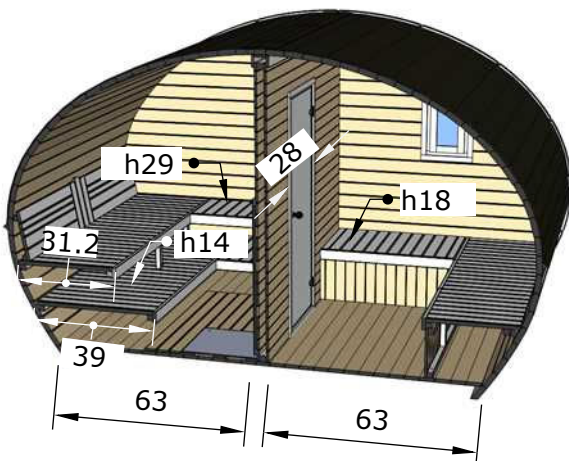

Model G11 Sauna Room Installation Manual

Back

Front

H47"xD47"xL197"

3,200 lbs