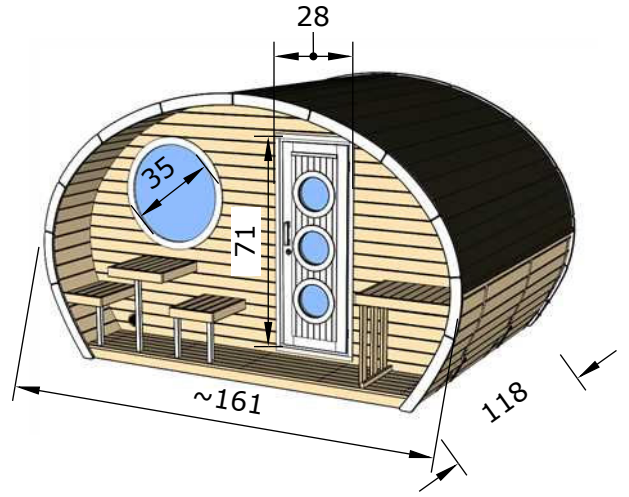

Model G11 Sauna Room Installation Manual

Back

Front

H47"xD47"xL197"

3,200 lbs