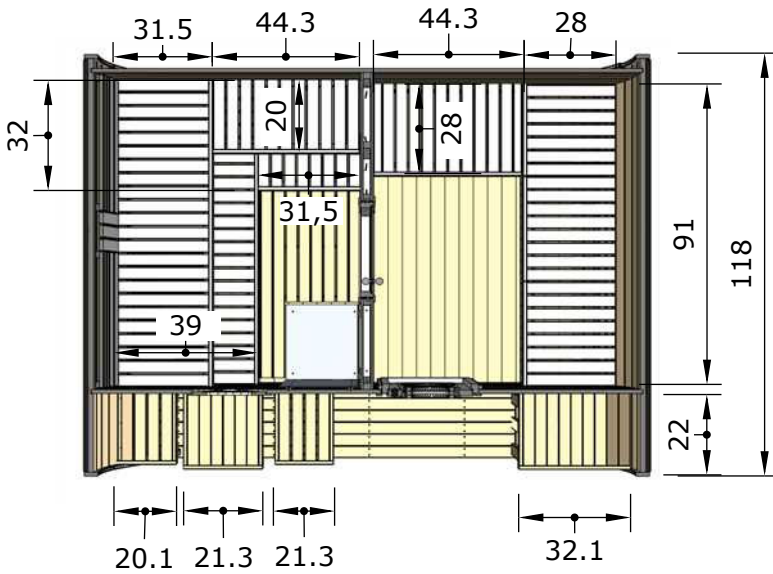

Model G11 Sauna Room Installation Manual

Back

Front

H47"xD47"xL197"

3,200 lbs