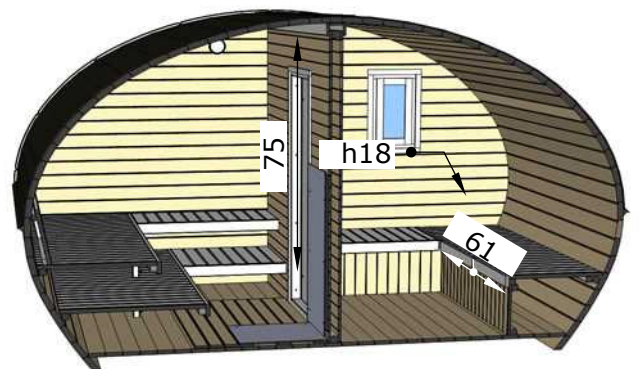

Model G11 Sauna Room Installation Manual

Back

Front

H47"xD47"xL197"

3,200 lbs