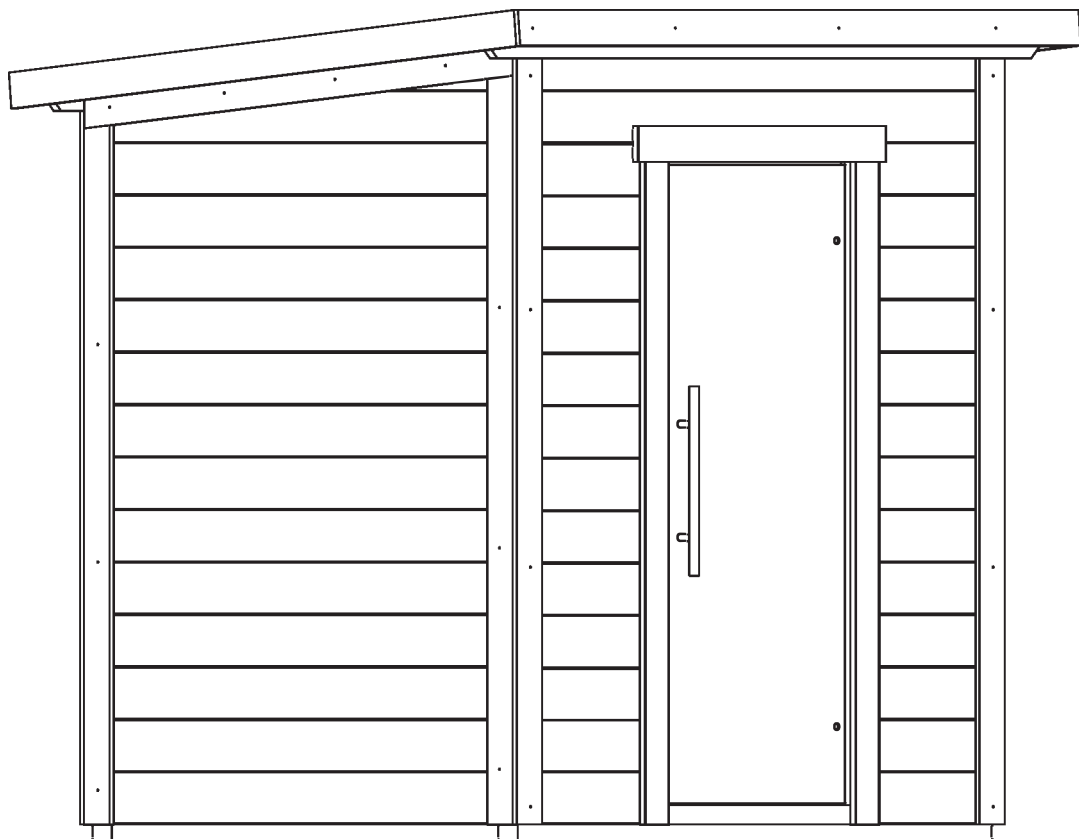

# Model G2 Sauna Room Installation Manual

**Note: Please read manual before construction**

1.1		1.73" x 2.79" x 69.84"	2
1.2		1.73" x 2.79" x 56.92"	4
2.1		1.73" x 1.73" x 81.69"	2
2.2		1.73" x 1.73" x 76.57"	2
W1		1.65" x 5.70" x 70.62"	16
W2		1.65" x 5.70" x 61.41"	28
W3		1.65" x 5.70" x 20.27"	13
W4		1.65" x 5.70" x 20.27"	13
L1		1.65" x 5.31" x 61.41"	1
L2		1.65" x 5.31" x 61.41"	1

3.1		.59" x 3.74" x 79.60"	2
3.2		.59" x 3.74" x 74.17"	2
3.3		.59" x 3.74" x 77.91"	2
3.4		.59" x 3.74" x 72.71"	2
3.5		.59" x 3.74" x 63.62"	2
4.1		1.10" x 2.79" x 81.29"	2
4.2		1.65" x 5.70" x 74.56"	15
4.3		.70" x .98" x 81.29"	1
5		.74" x 3.74" x 66.92"	16

6.1		1.73" x 1.73" x 20.27"	2
6.2		1.73" x 1.73" x 11.10"	2
7.1		.59" x 3.74" x 82.48"	1
7.2		.59" x 3.74" x 74.56"	2
Bench1		66.92" x 21.37" x 66.92"	1
Bench2		66.92" x 3.54" x 8.66"	1
Bench3		29.33" x 15.66" x 3.54"	1
Backrest1		66.92" x 10.23" x 1.96"	1
Backrest2		36.45" x 10.23" x 1.96"	1