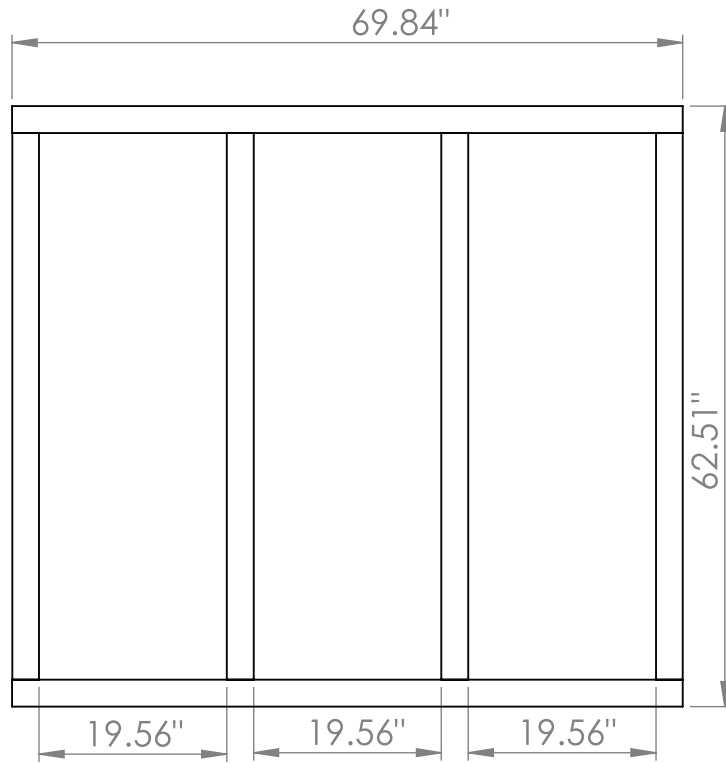

# Model G2 Sauna Room Installation Manual

**Note: Please read manual before construction**

1.1		1.73" x 2.79" x 69.84"	2
1.2		1.73" x 2.79" x 56.92"	4
2.1		1.73" x 1.73" x 81.69"	2
2.2		1.73" x 1.73" x 76.57"	2
W1		1.65" x 5.70" x 70.62"	16
W2		1.65" x 5.70" x 61.41"	28
W3		1.65" x 5.70" x 20.27"	13
W4		1.65" x 5.70" x 20.27"	13
L1		1.65" x 5.31" x 61.41"	1
L2		1.65" x 5.31" x 61.41"	1

3.1		.59" x 3.74" x 79.60"	2
3.2		.59" x 3.74" x 74.17"	2
3.3		.59" x 3.74" x 77.91"	2
3.4		.59" x 3.74" x 72.71"	2
3.5		.59" x 3.74" x 63.62"	2
4.1		1.10" x 2.79" x 81.29"	2
4.2		1.65" x 5.70" x 74.56"	15
4.3		.70" x .98" x 81.29"	1
5		.74" x 3.74" x 66.92"	16

6.1		1.73" x 1.73" x 20.27"	2
6.2		1.73" x 1.73" x 11.10"	2
7.1		.59" x 3.74" x 82.48"	1
7.2		.59" x 3.74" x 74.56"	2
Bench1		66.92" x 21.37" x 66.92"	1
Bench2		66.92" x 3.54" x 8.66"	1
Bench3		29.33" x 15.66" x 3.54"	1
Backrest1		66.92" x 10.23" x 1.96"	1
Backrest2		36.45" x 10.23" x 1.96"	1

Door		72.63" x 36.41" x 3.22"	1
T		28.70" x 2.39"	1
H			1

Screws	.19" x 4.72"	12
Screws	.17" x 2.75"	228
Screws	.15" x 2.36"	14
Screws	.15" x 1.96"	68
Screws	.13" x 1.57"	82
Screws	.18" x .98"	12
Nails		128
E		2
G		2