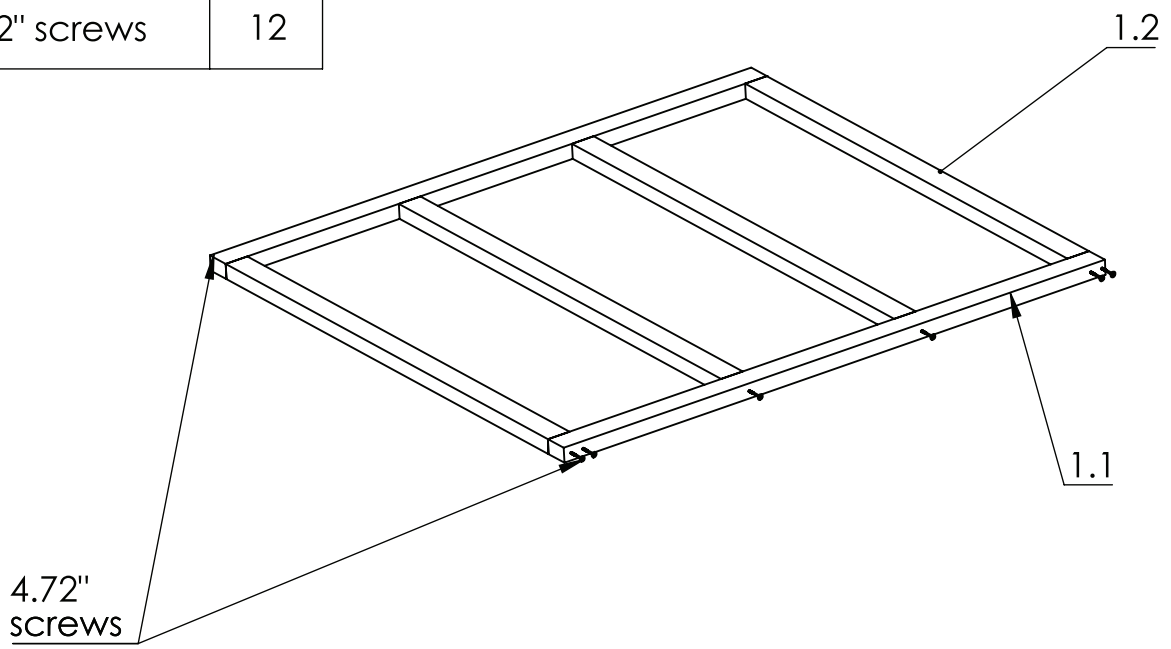

1.1	2
1.2	4
4.72" screws	12