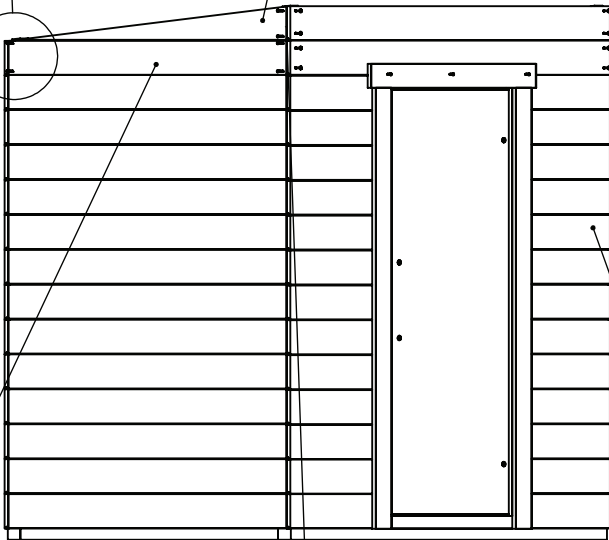

# Model G2 Sauna Room Installation Manual

**Note: Please read manual before construction**

1.1		1.73" x 2.79" x 69.84"	2
1.2		1.73" x 2.79" x 56.92"	4
2.1		1.73" x 1.73" x 81.69"	2
2.2		1.73" x 1.73" x 76.57"	2
W1		1.65" x 5.70" x 70.62"	16
W2		1.65" x 5.70" x 61.41"	28
W3		1.65" x 5.70" x 20.27"	13
W4		1.65" x 5.70" x 20.27"	13
L1		1.65" x 5.31" x 61.41"	1
L2		1.65" x 5.31" x 61.41"	1

3.1		.59" x 3.74" x 79.60"	2
3.2		.59" x 3.74" x 74.17"	2
3.3		.59" x 3.74" x 77.91"	2
3.4		.59" x 3.74" x 72.71"	2
3.5		.59" x 3.74" x 63.62"	2
4.1		1.10" x 2.79" x 81.29"	2
4.2		1.65" x 5.70" x 74.56"	15
4.3		.70" x .98" x 81.29"	1
5		.74" x 3.74" x 66.92"	16

6.1		1.73" x 1.73" x 20.27"	2
6.2		1.73" x 1.73" x 11.10"	2
7.1		.59" x 3.74" x 82.48"	1
7.2		.59" x 3.74" x 74.56"	2
Bench1		66.92" x 21.37" x 66.92"	1
Bench2		66.92" x 3.54" x 8.66"	1
Bench3		29.33" x 15.66" x 3.54"	1
Backrest1		66.92" x 10.23" x 1.96"	1
Backrest2		36.45" x 10.23" x 1.96"	1

Door	1
1.57" screws	8

Ø .19"

2.75" screws

40mm screws

2.75" screws

L2

W1	2
W2	2
W3	13
L1	1
L2	1
2.75" screws	46
1.57" screws	14

W2