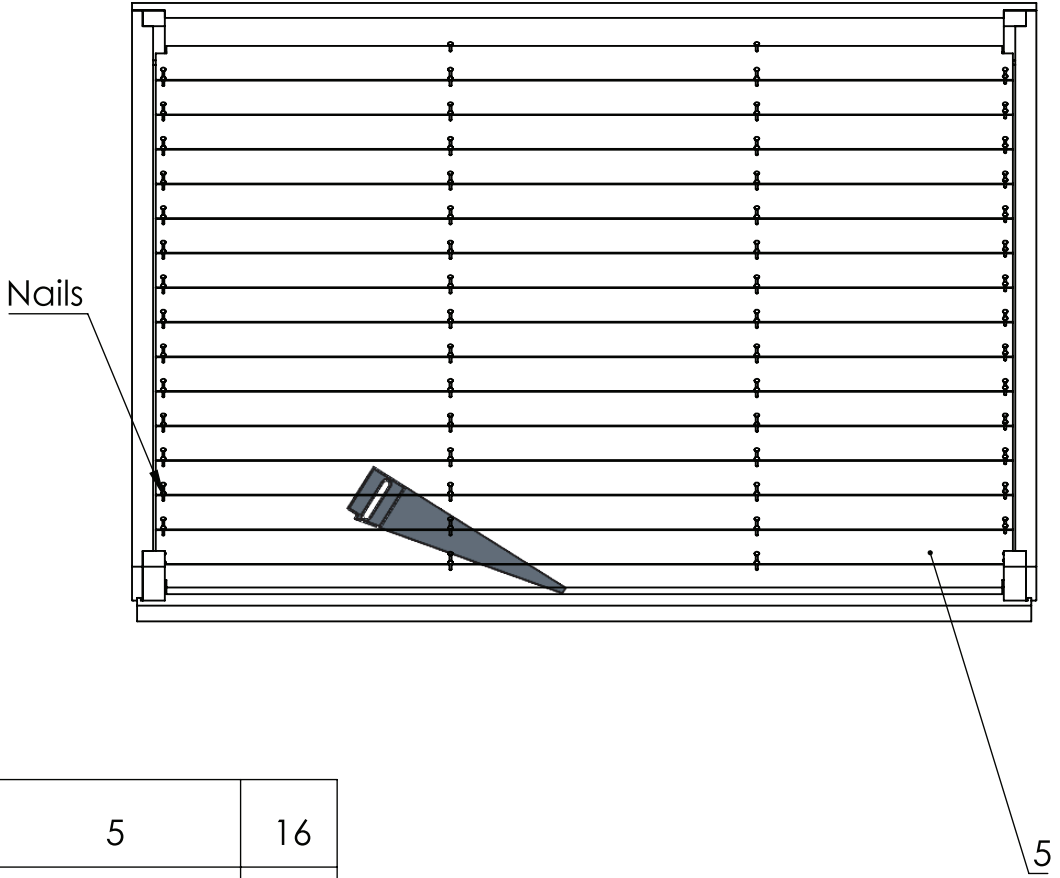

3.1		.59" x 3.74" x 79.60"	2
3.2		.59" x 3.74" x 74.17"	2
3.3		.59" x 3.74" x 77.91"	2
3.4		.59" x 3.74" x 72.71"	2
3.5		.59" x 3.74" x 63.62"	2
4.1		1.10" x 2.79" x 81.29"	2
4.2		1.65" x 5.70" x 74.56"	15
4.3		.70" x .98" x 81.29"	1
5		.74" x 3.74" x 66.92"	16

W3

2.75" screws

2.75" screws

1.57" L1 screws

W1

W2

Ø .19"

3.1	2
3.2	2
3.3	2
3.4	2
3.5	2
1.57" screws	40

3.4

4.1	2
2.36" screws	8

1.96"  
screws

4.2	15
1.96" screws	60
4.3	1
1.57" screws	5

5	16
Nails	128

6.1	2
Bench1	1
Bench2	1
2.75" screws	6

2.75" screws

Backrest1	1
6.3	2
2.75" screws	12