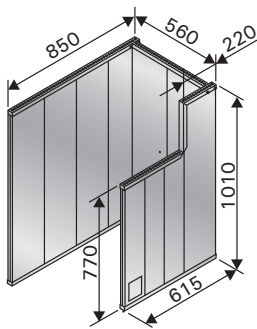

WX017	M2, M3/SL, 20 Pro,
	20 ES Pro/S
	Classic 220
	Linear, 22

WL200	Legend 150
	Legend 150 SL

Harvia protective sheaths (all dimensions in millimeters)