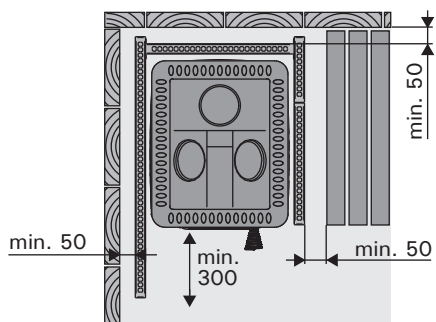

WX017	M2, M3/SL, 20 Pro,
	20 ES Pro/S
	Classic 220
	Linear, 22

WL200	Legend 150
	Legend 150 SL

Harvia protective sheaths (all dimensions in millimeters)