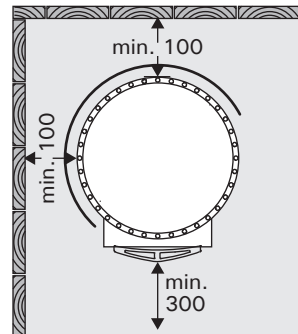

WX017	M2, M3/SL, 20 Pro,
	20 ES Pro/S
	Classic 220
	Linear, 22

WL200	Legend 150
	Legend 150 SL

Harvia protective sheaths (all dimensions in millimeters)