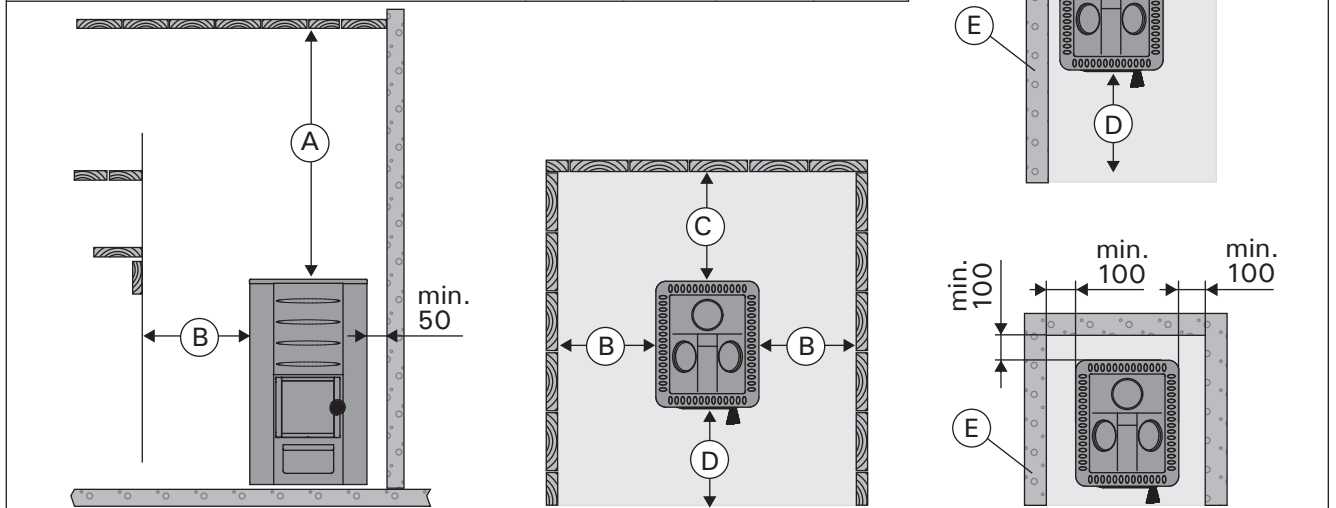

Safety distances (all dimensions in millimeters)

WX017	B min.
M1, M2, M3/SL, 20 Pro, 20 SL/Duo, 20 ES Pro/S, 20 Boiler, 20 SL Boiler, Premium, Classic 140/SL, Classic 220/Duo	300
26 Pro, Classic 280	375
Linear 16, 16	300
Linear 22/28, Linear 22 ES, 22 ES S, 22/S	400

Safety distances with protective sheaths (all dimensions in millimeters)