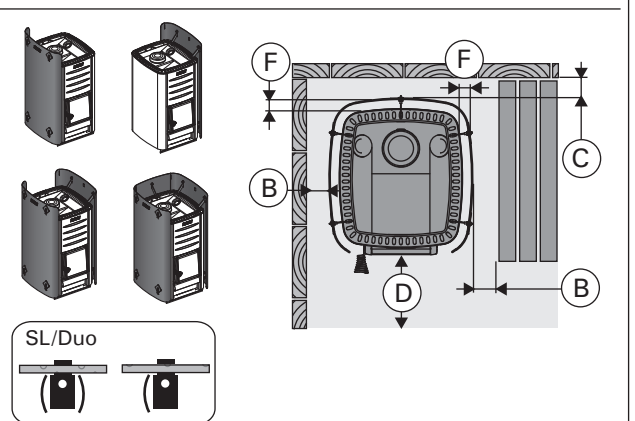

Safety distances (all dimensions in millimeters)

WX017	B min.
M1, M2, M3/SL, 20 Pro, 20 SL/Duo, 20 ES Pro/S, 20 Boiler, 20 SL Boiler, Premium, Classic 140/SL, Classic 220/Duo	300
26 Pro, Classic 280	375
Linear 16, 16	300
Linear 22/28, Linear 22 ES, 22 ES S, 22/S	400

Safety distances with protective sheaths (all dimensions in millimeters)