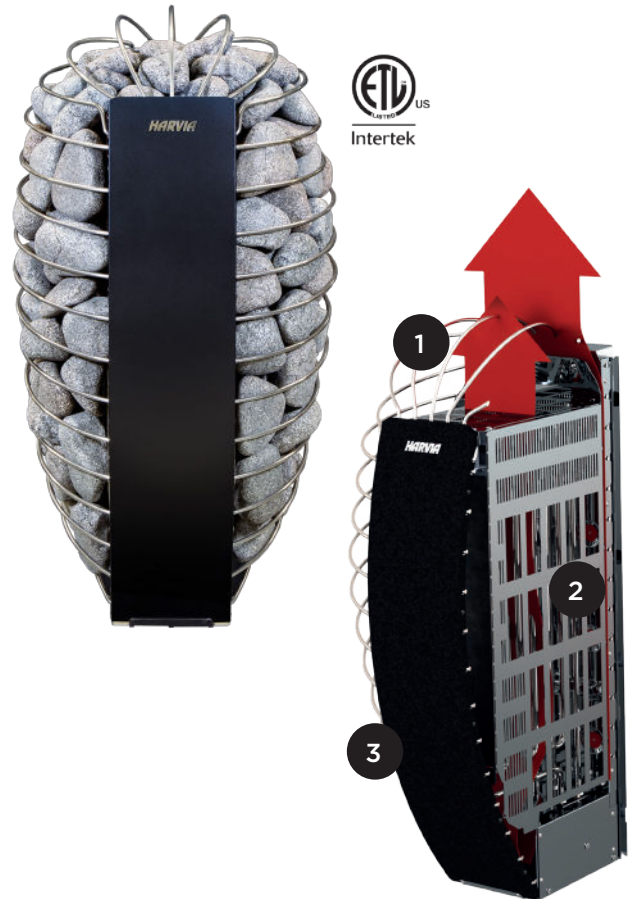

Sauna & Spa

Advanced technology

- The Harvia Spirit's advanced technology improves the sauna experience and increases the safety of the sauna and the sauna bather. The heater's integrated safety function **(1)** guarantees that it cannot be turned on if any items are placed on top of it, thereby ensuring that it is safe to start the heater remotely. The heater has two separate safety sensors; one monitors the heater and the other monitors the sauna's temperature to prevent overheating.
- The innovative air ventilation channel heats up the sauna fast and keeps the temperature steady **(2)**
- Integrated heat shields **(3)** on the front and back of the heater ensure safety near the heater, keep the structures of the sauna cool, and guide the steam upwards.
- The Harvia Spirit sauna heater meets US standards and has a product certificate for electric sauna heaters that ensure safe and reliable use of the heater (Electric dry-bath sauna heaters UL875).
- The Harvia Spirit was designed and manufactured in Finland, the birthplace of sauna. With a legacy of over 70 years in sauna and spa products, Harvia's expertise is embodied in the Harvia Spirit.