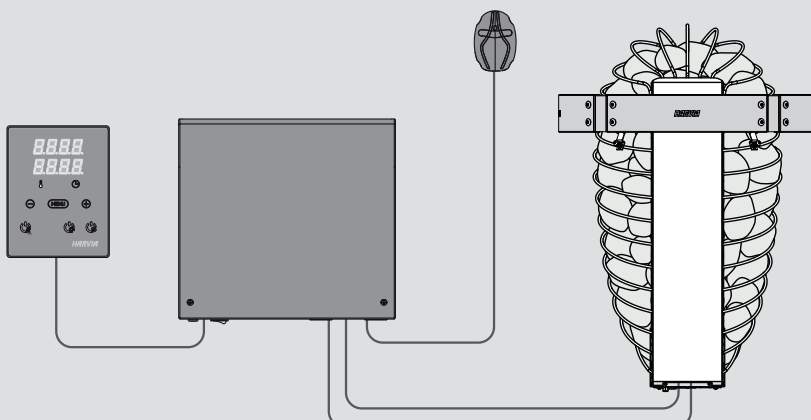

Sauna & Spa

Advanced technology

- The Harvia Spirit's advanced technology improves the sauna experience and increases the safety of the sauna and the sauna bather. The heater's integrated safety function **(1)** guarantees that it cannot be turned on if any items are placed on top of it, thereby ensuring that it is safe to start the heater remotely. The heater has two separate safety sensors; one monitors the heater and the other monitors the sauna's temperature to prevent overheating.
- The innovative air ventilation channel heats up the sauna fast and keeps the temperature steady **(2)**
- Integrated heat shields **(3)** on the front and back of the heater ensure safety near the heater, keep the structures of the sauna cool, and guide the steam upwards.
- The Harvia Spirit sauna heater meets US standards and has a product certificate for electric sauna heaters that ensure safe and reliable use of the heater (Electric dry-bath sauna heaters UL875).
- The Harvia Spirit was designed and manufactured in Finland, the birthplace of sauna. With a legacy of over 70 years in sauna and spa products, Harvia's expertise is embodied in the Harvia Spirit.

Technical data

Heater model	Product number	Output kW	Sauna room min-max. CuFt m ³	Width x Depth x Height inch mm	Weight lb kg	Stones max lb kg
Spirit SP60, 1ph	HSPE60U1M	6.0	177-294 5-8	15 x 13.1 x 29.5 385 x 334 x 750	28.8 13	110 50
Spirit SP80, 1ph	HSPE80U1M	8.0	177-431 5-12	15 x 13.1 x 29.5 385 x 334 x 750	28.8 13	110 50