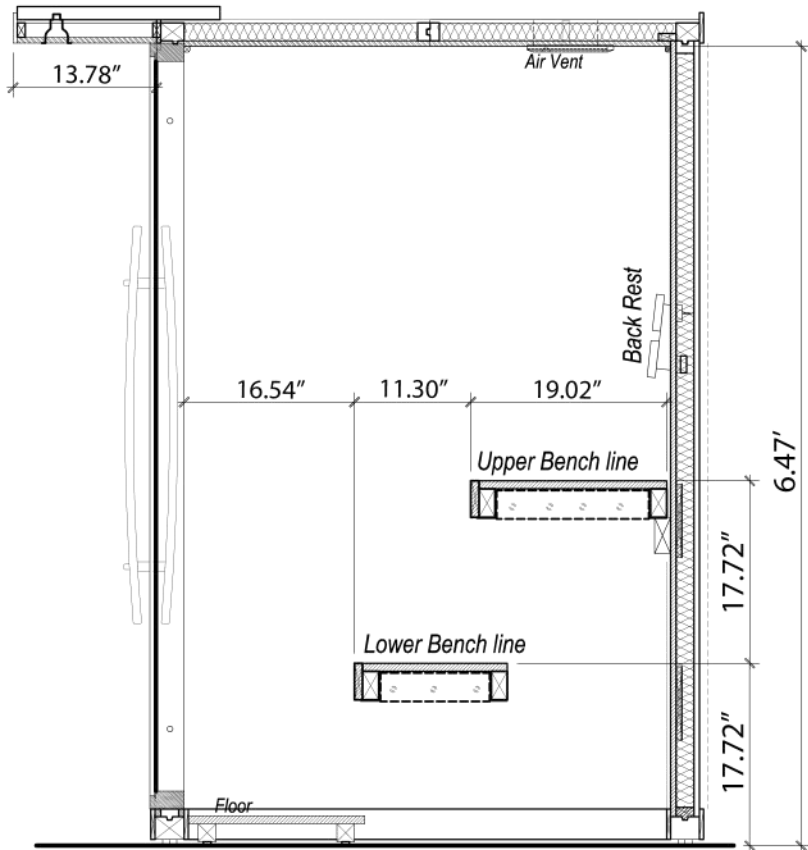

EXT. ROOM SIZE	4.46' X 4.46' X 6.89'
INT. ROOM SIZE	3.93' x 3.93' x 6.39'
INT. RM VOLUME	99.23 cu.ft.
HEATER	Harvia KIP30-B

FRONT ELEVATION

HERITAGE 1000 FLOOR PLAN