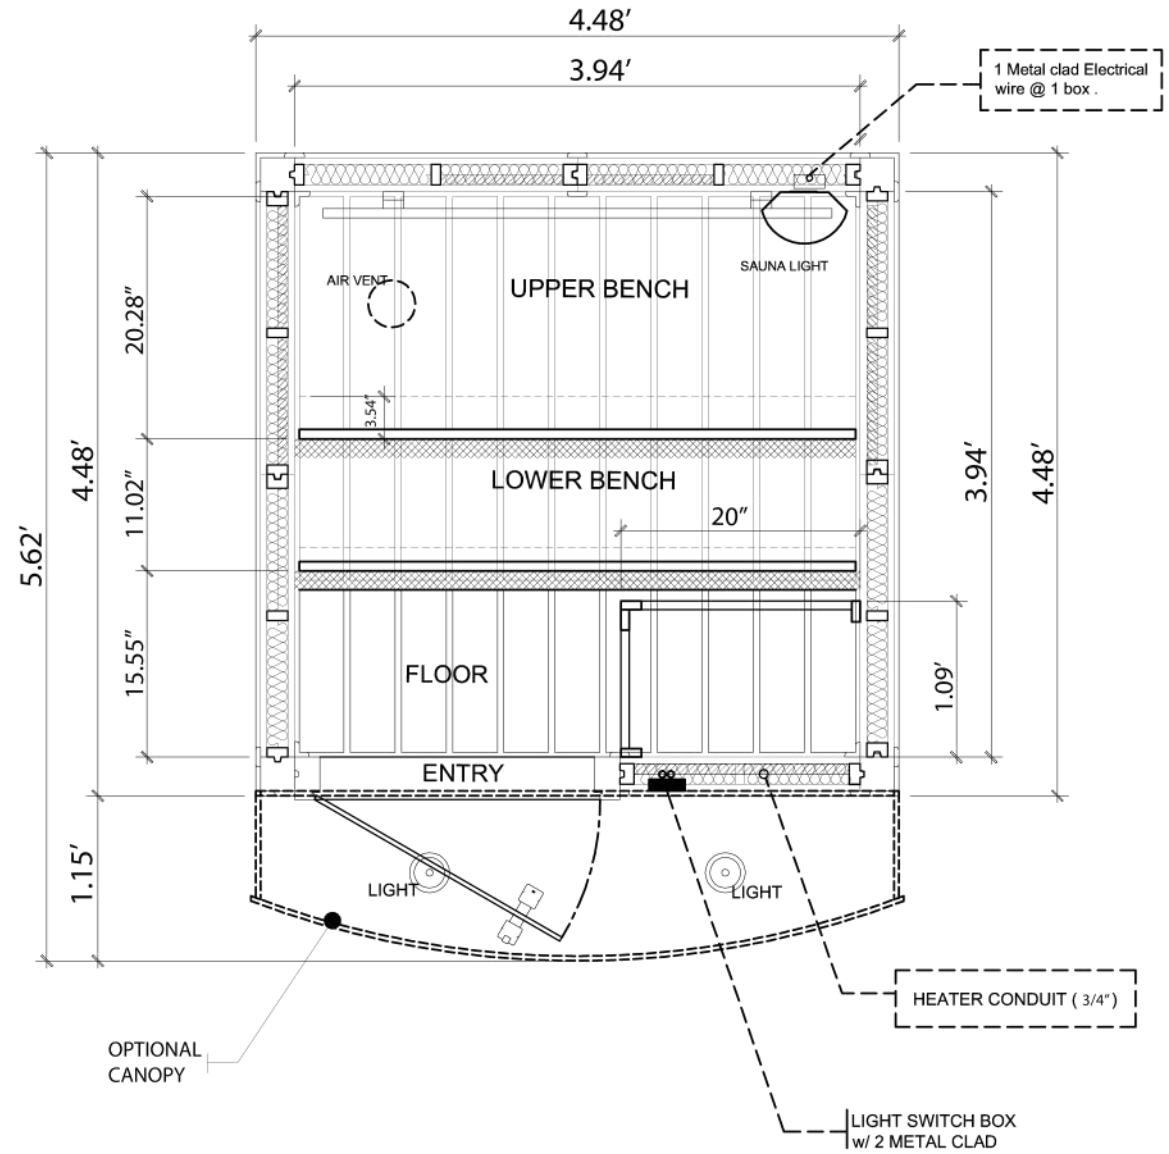

EXT. ROOM SIZE	4.46' X 4.46' X 6.89'
INT. ROOM SIZE	3.93' x 3.93' x 6.39'
INT. RM VOLUME	99.23 cu.ft.
HEATER	Harvia KIP30-B

FRONT ELEVATION

HERITAGE 1000 FLOOR PLAN