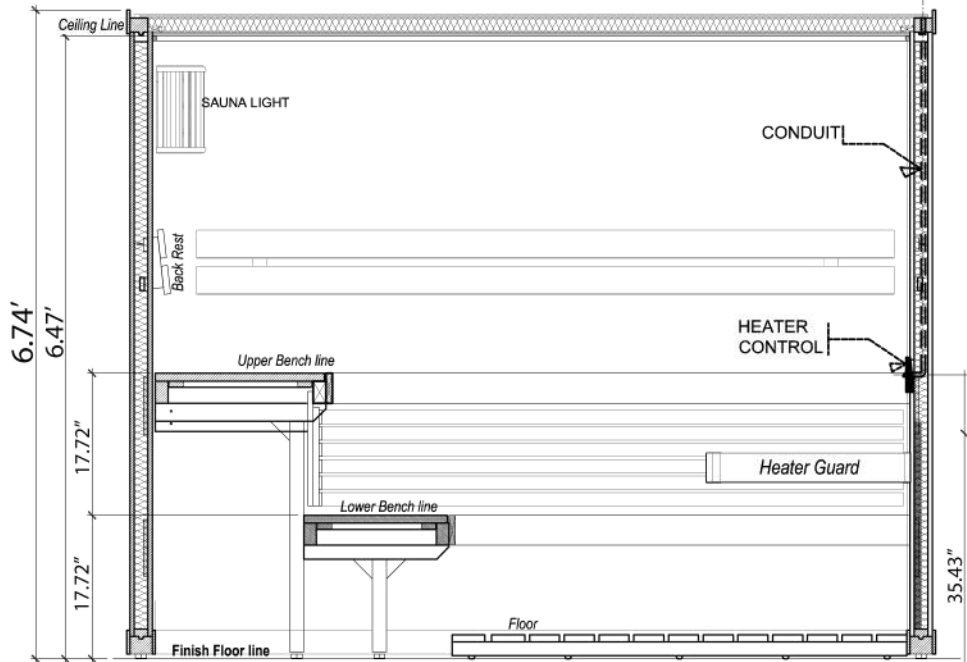

EXT. ROOM SIZE	6.43' x 8.40' x 6.89'
INT. ROOM SIZE	5.91' x 7.87' x 6.40'
INT. RM VOLUME	297.68 cu.ft.
HEATER	Harvia KIP80 or Cilindro 7 w/ Xenio Digital Control

**FRONT ELEVATION**

**HERITAGE 2500 FLOOR PLAN**