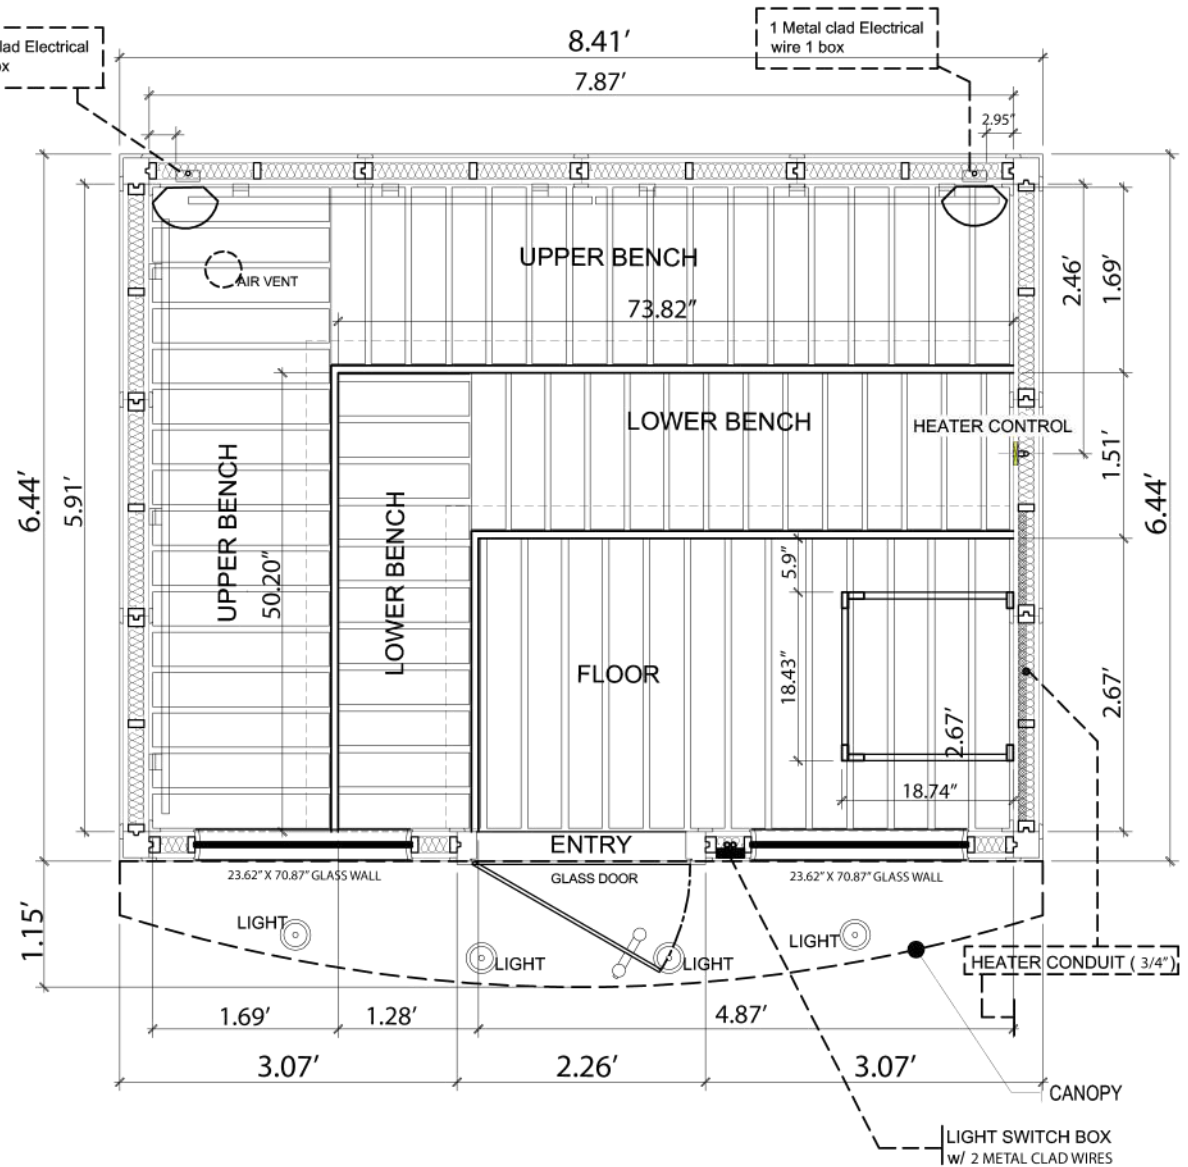

EXT. ROOM SIZE	6.43' x 8.40' x 6.89'
INT. ROOM SIZE	5.91' x 7.87' x 6.40'
INT. RM VOLUME	297.68 cu.ft.
HEATER	Harvia KIP80 or Cilindro 7 w/ Xenio Digital Control

**FRONT ELEVATION**

**HERITAGE 2500 FLOOR PLAN**