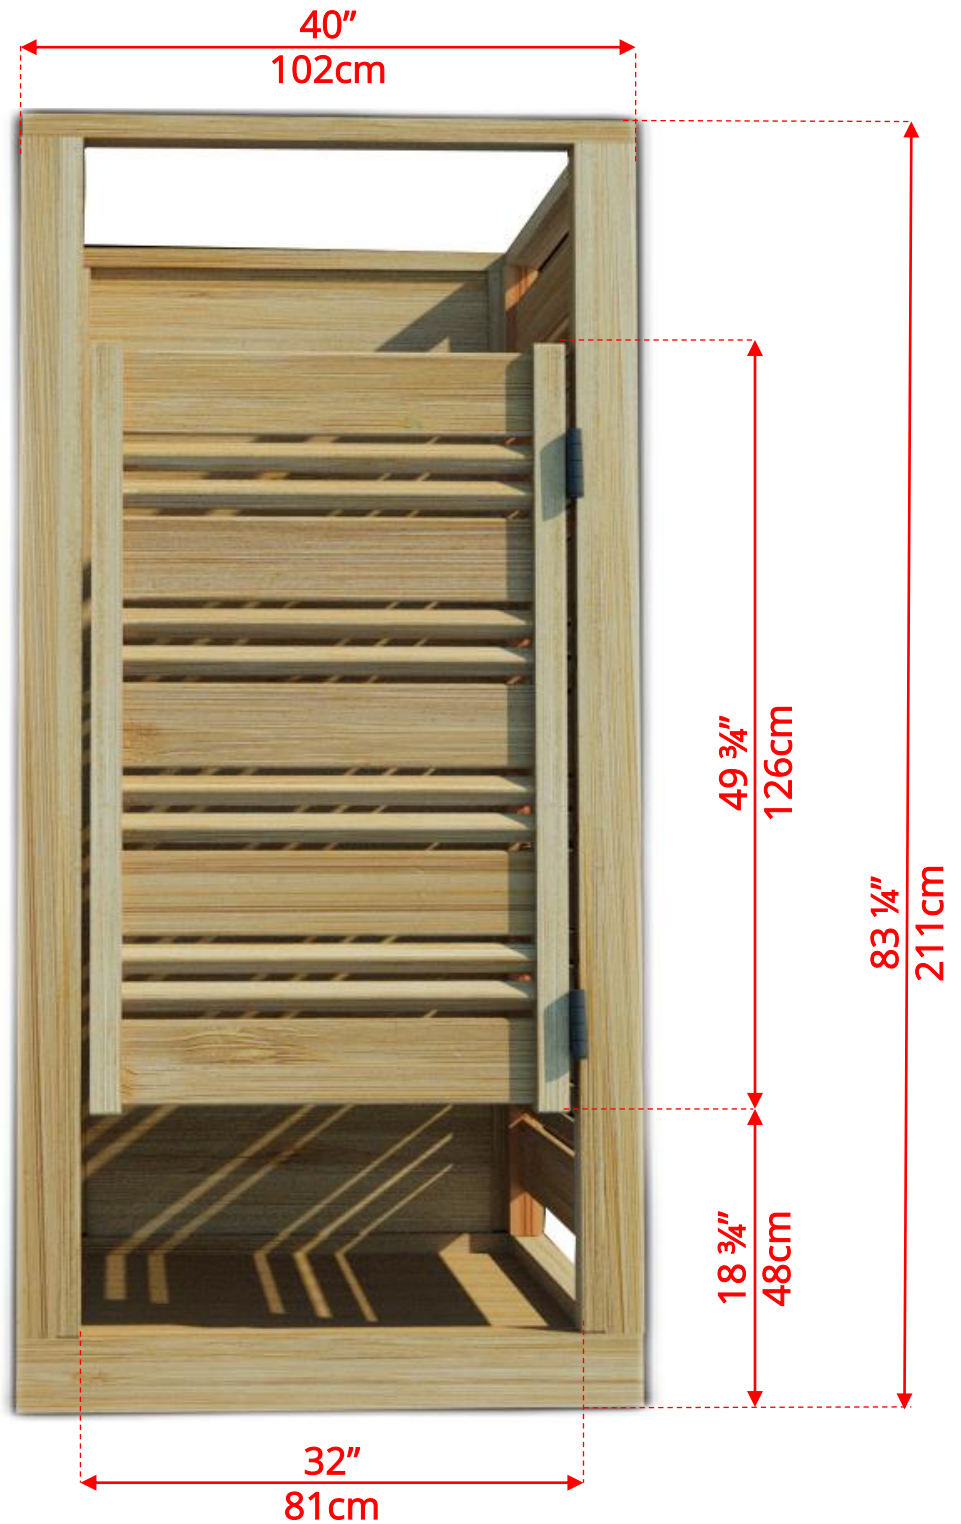

# 550S/552S Cloudburst Outdoor Shower

Manufactured by:

tel: 888-923-9813 | info@leisurecraft.com | web: www.leisurecraft.com