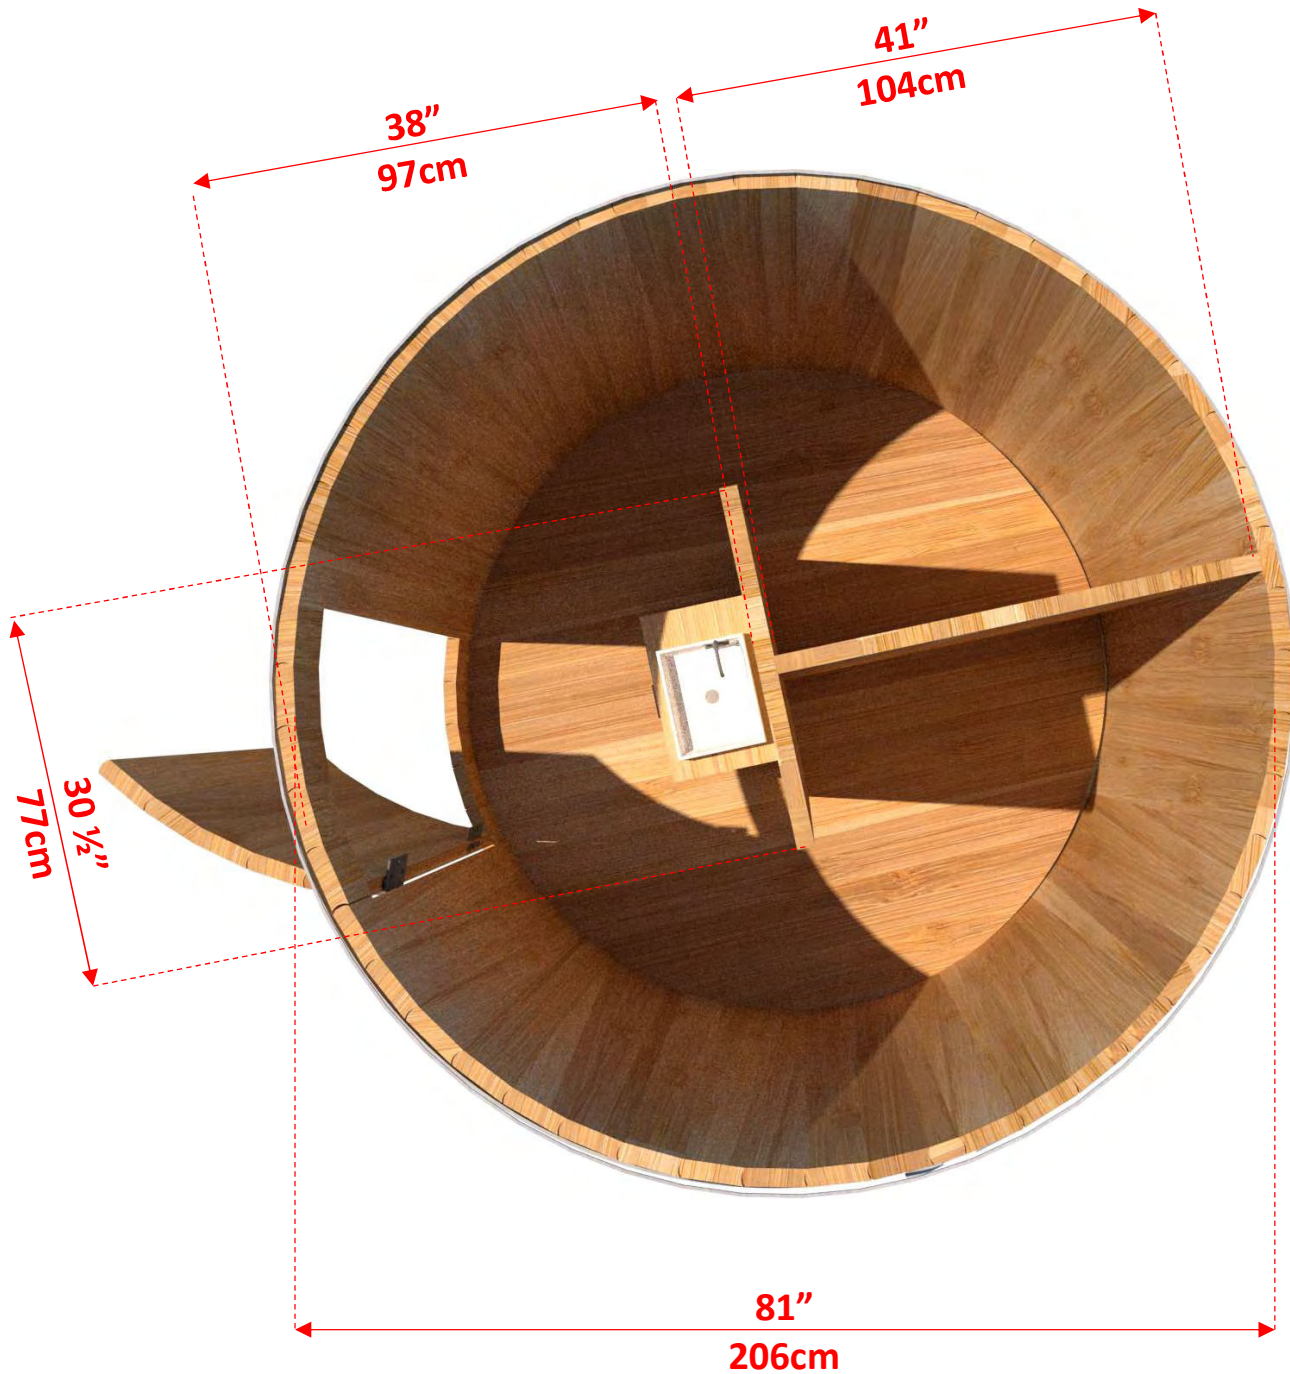

Manufactured by:

tel: 888-923-9813 | info@leisurecraft.com | web: www.leisurecraft.com