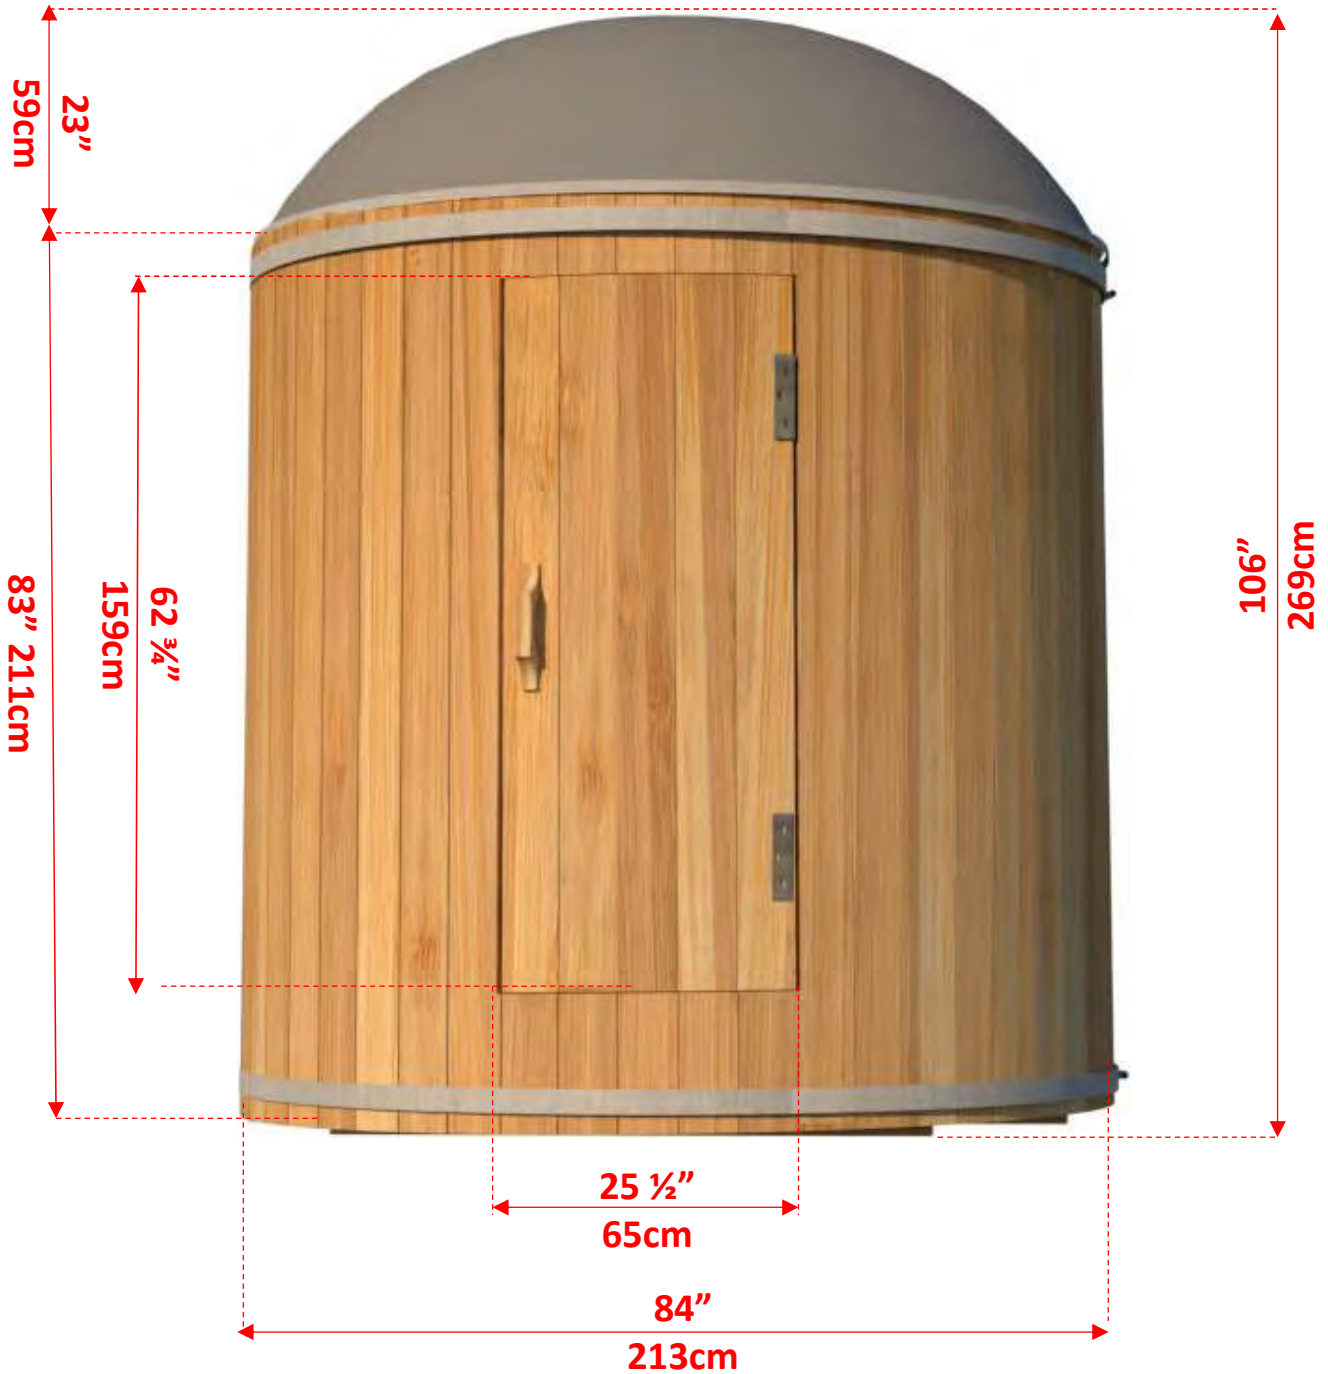

# Skylight Washroom/Shower Combo

Manufactured by:

tel: 888-923-9813 | info@leisurecraft.com | web: www.leisurecraft.com

8484GW