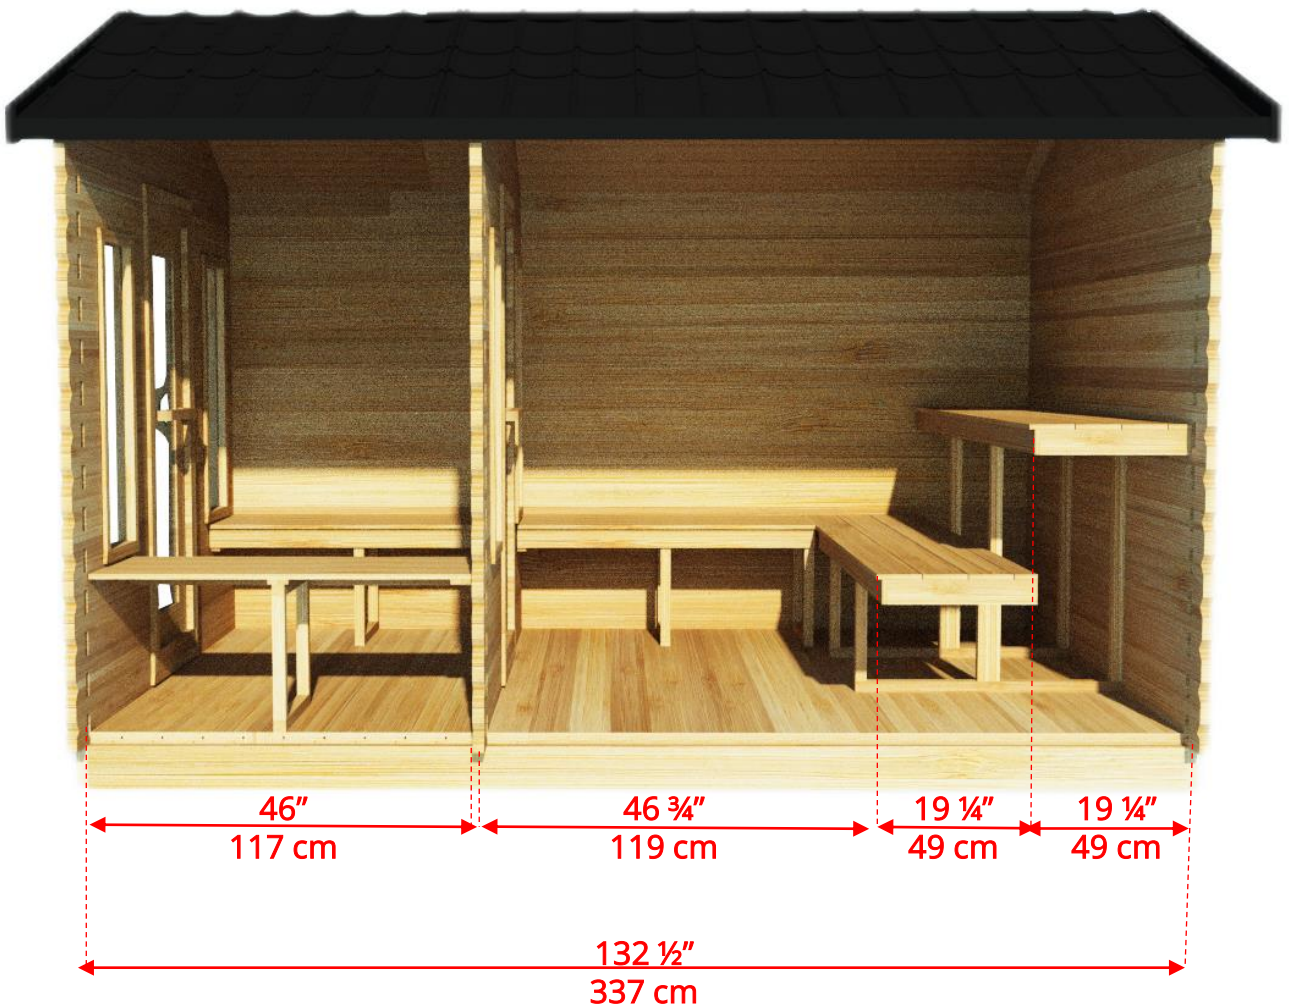

Manufactured by:

tel: 888-923-9813 | info@leisurecraft.com | web: www.leisurecraft.com