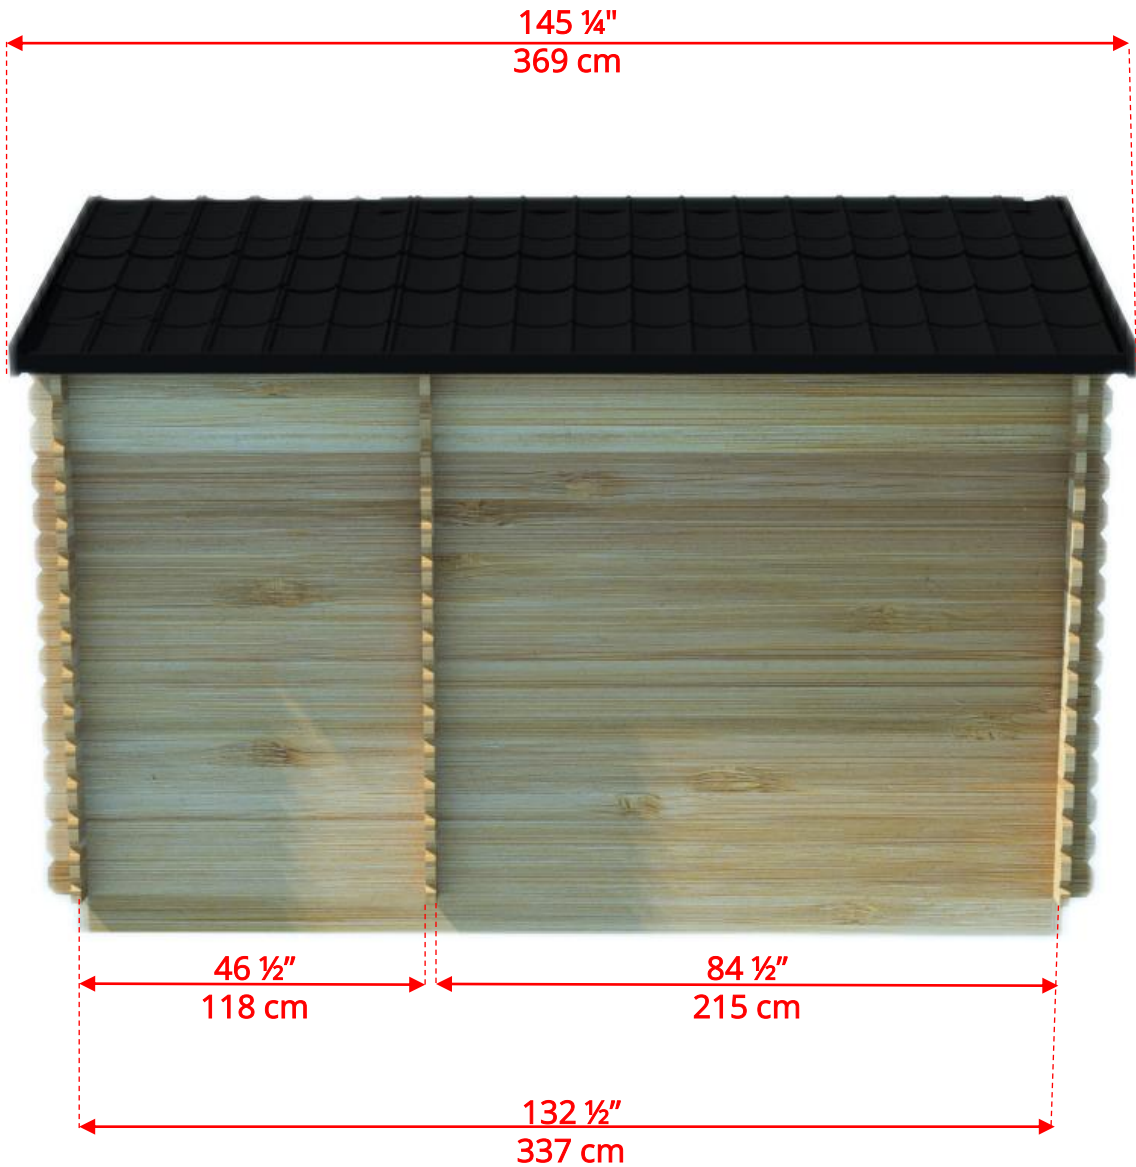

Manufactured by:

tel: 888-923-9813 | info@leisurecraft.com | web: www.leisurecraft.com