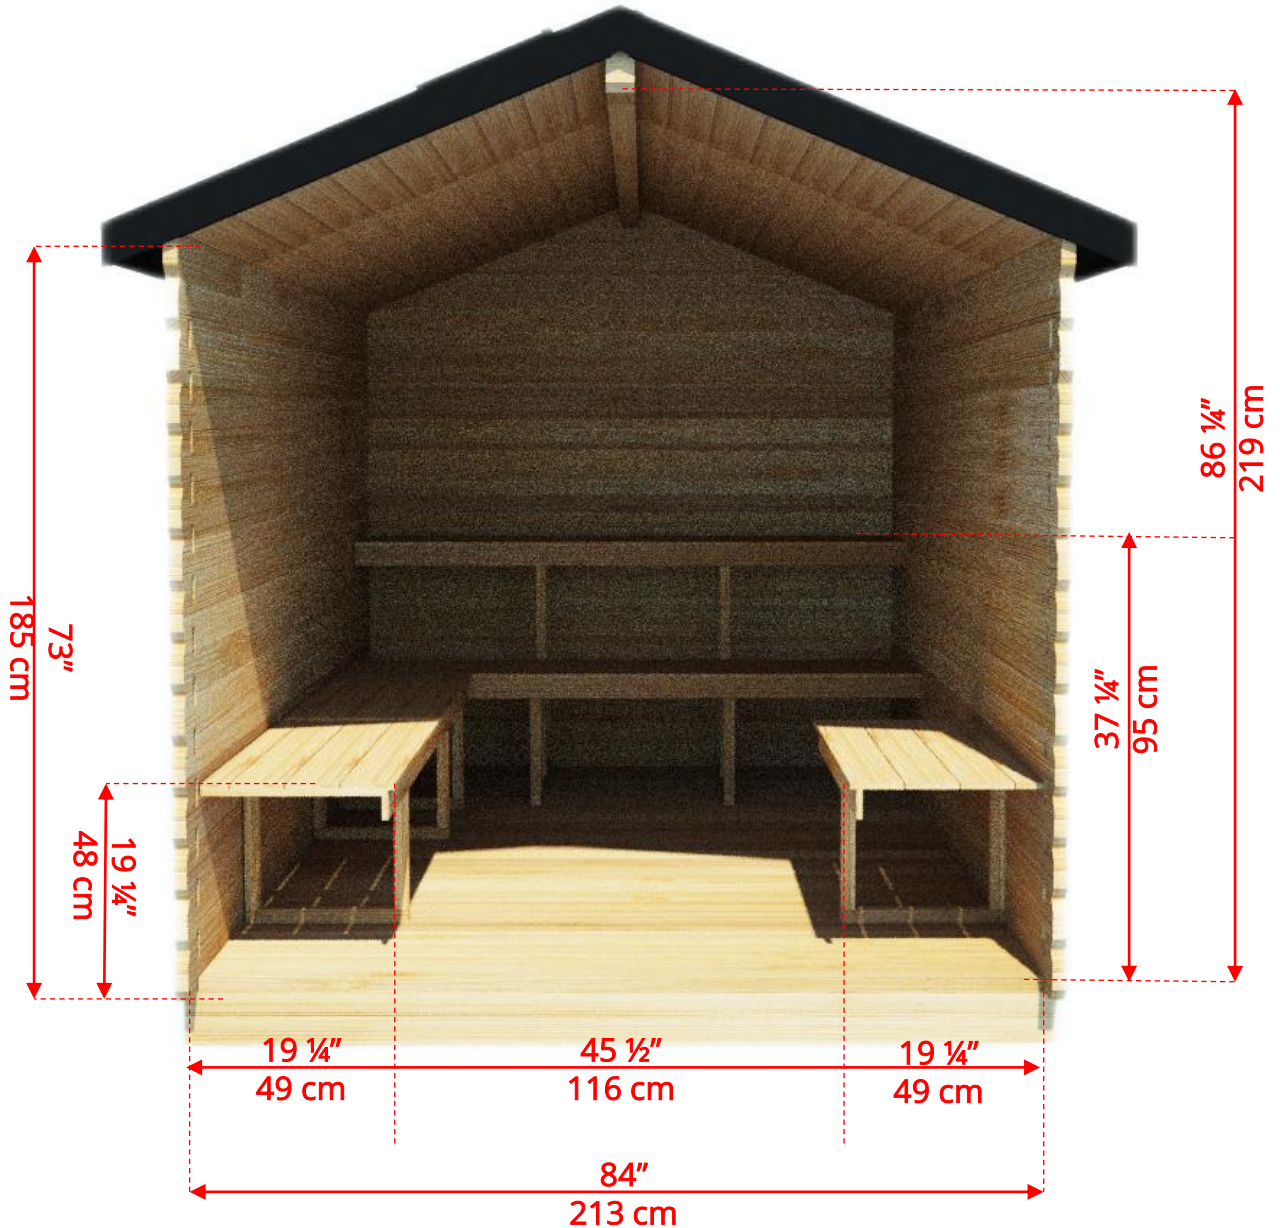

Manufactured by:

tel: 888-923-9813 | info@leisurecraft.com | web: www.leisurecraft.com