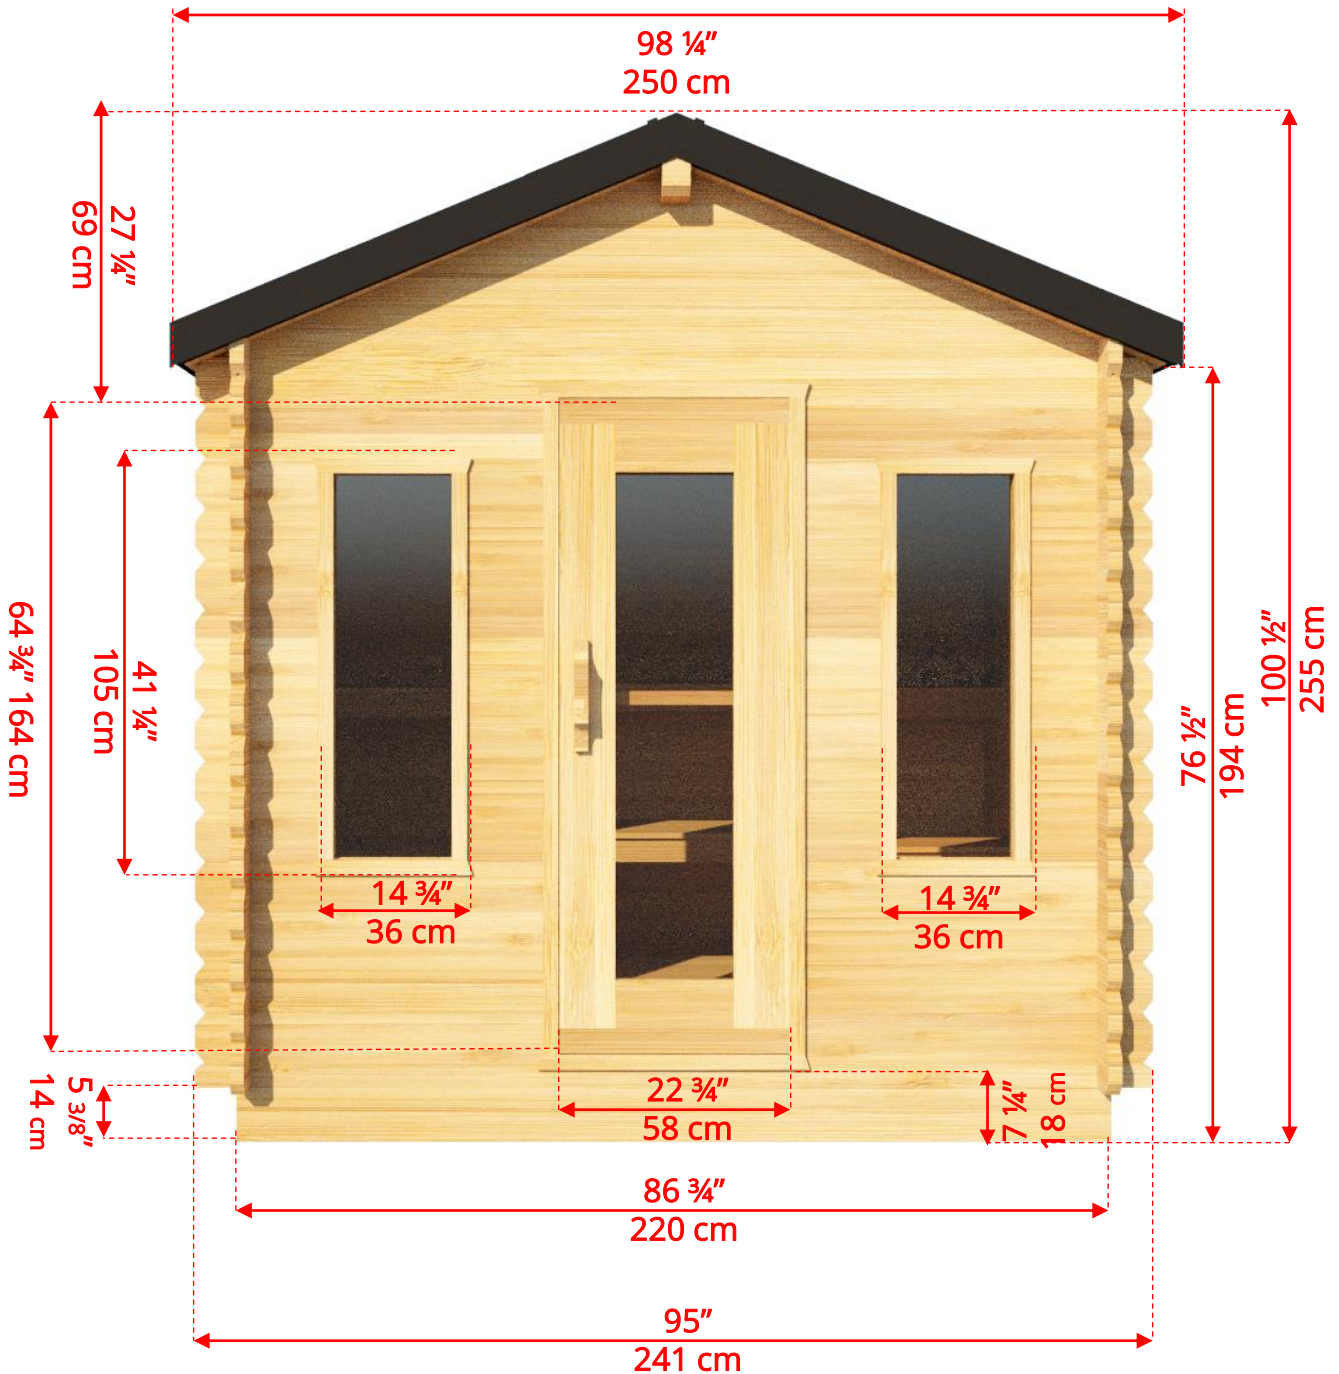

# CTC88CW Georgian Cabin Sauna With Changeroom

Manufactured by:

tel: 888-923-9813 | info@leisurecraft.com | web: www.leisurecraft.com