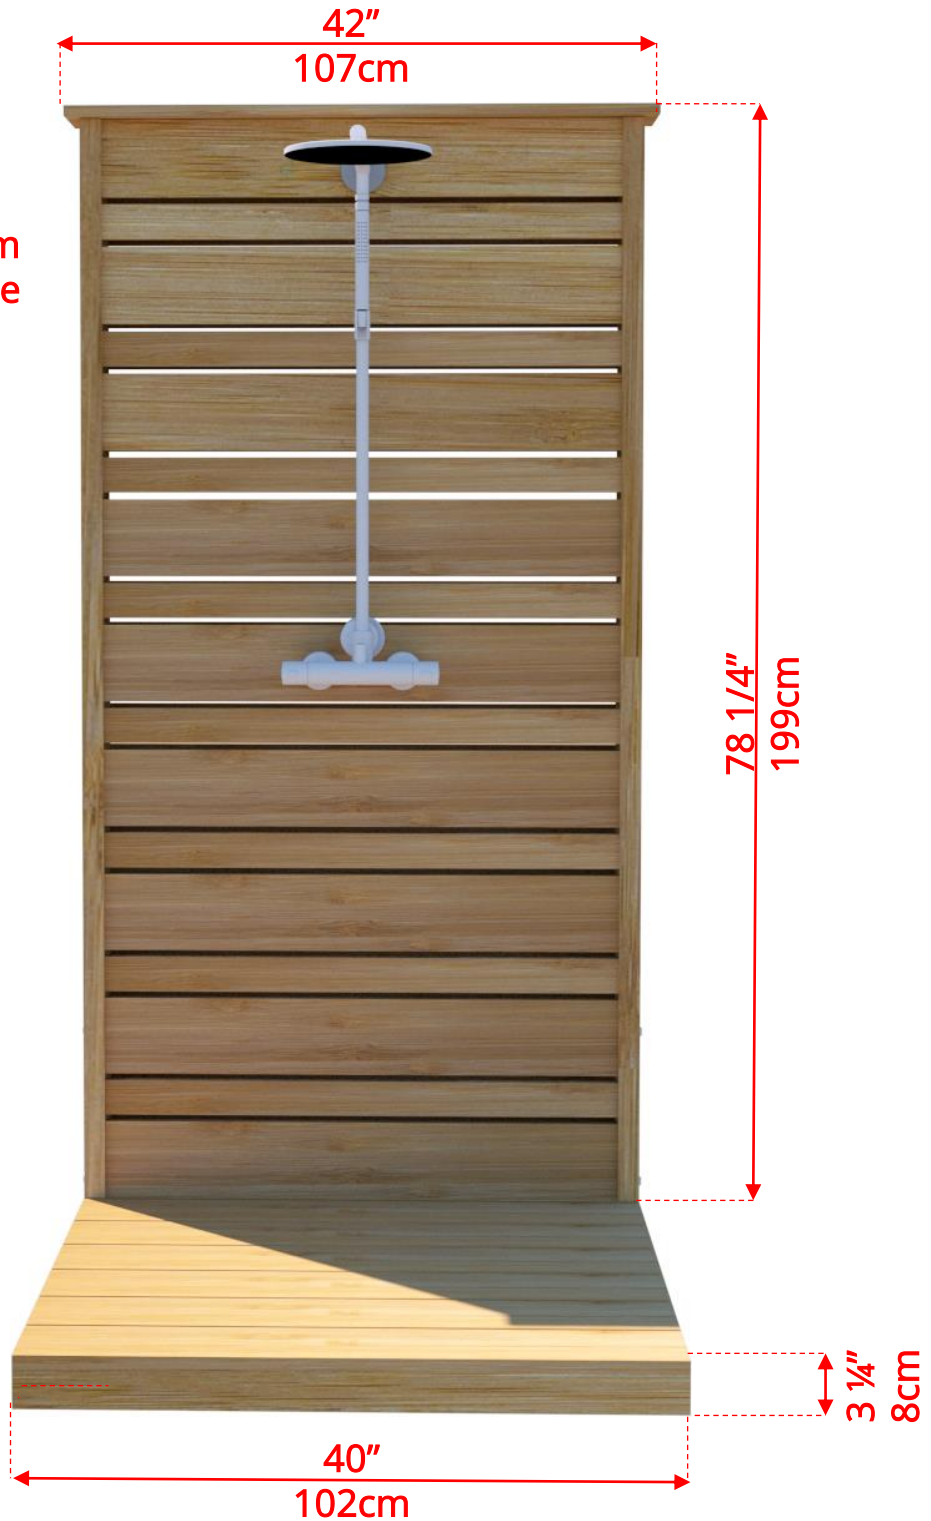

CTC205 Savannah Outdoor Shower

- Shown with optional Premium Shower Hardware (product # 720405)

Manufactured by:

tel: 888-923-9813 | info@leisurecraft.com | web: www.leisurecraft.com

CTC205 Savannah Outdoor Shower

Manufactured by:

tel: 888-923-9813 | info@leisurecraft.com | web: www.leisurecraft.com

- Shown with optional Premium Shower Hardware (product # 720405)