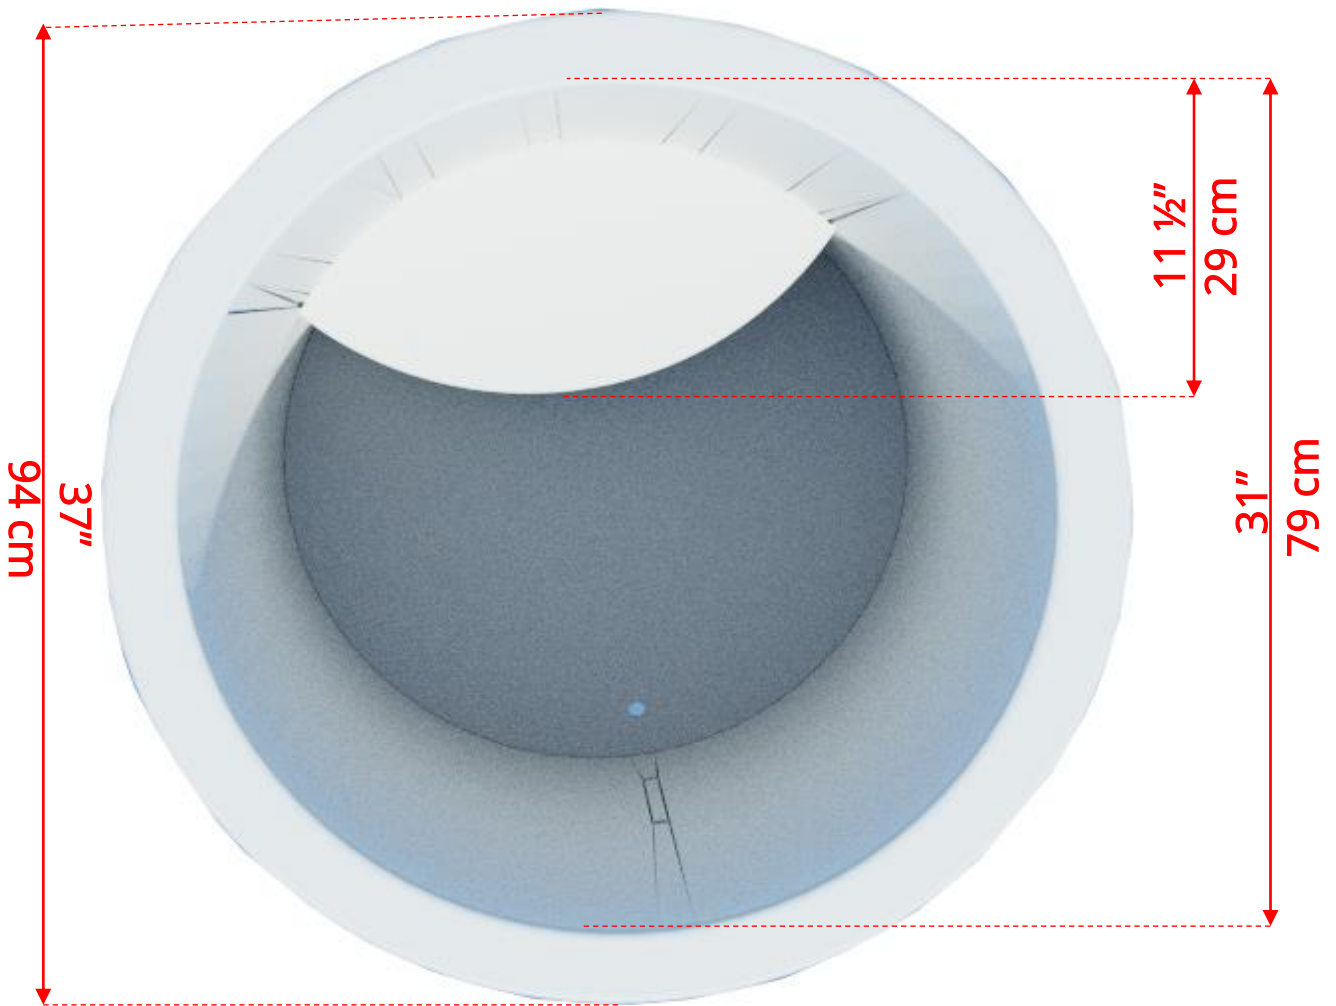

CT33BP

The Baltic Plunge Tub

CT33BP

The Baltic Plunge Tub

Top View

Seat Height 12" (30cm)