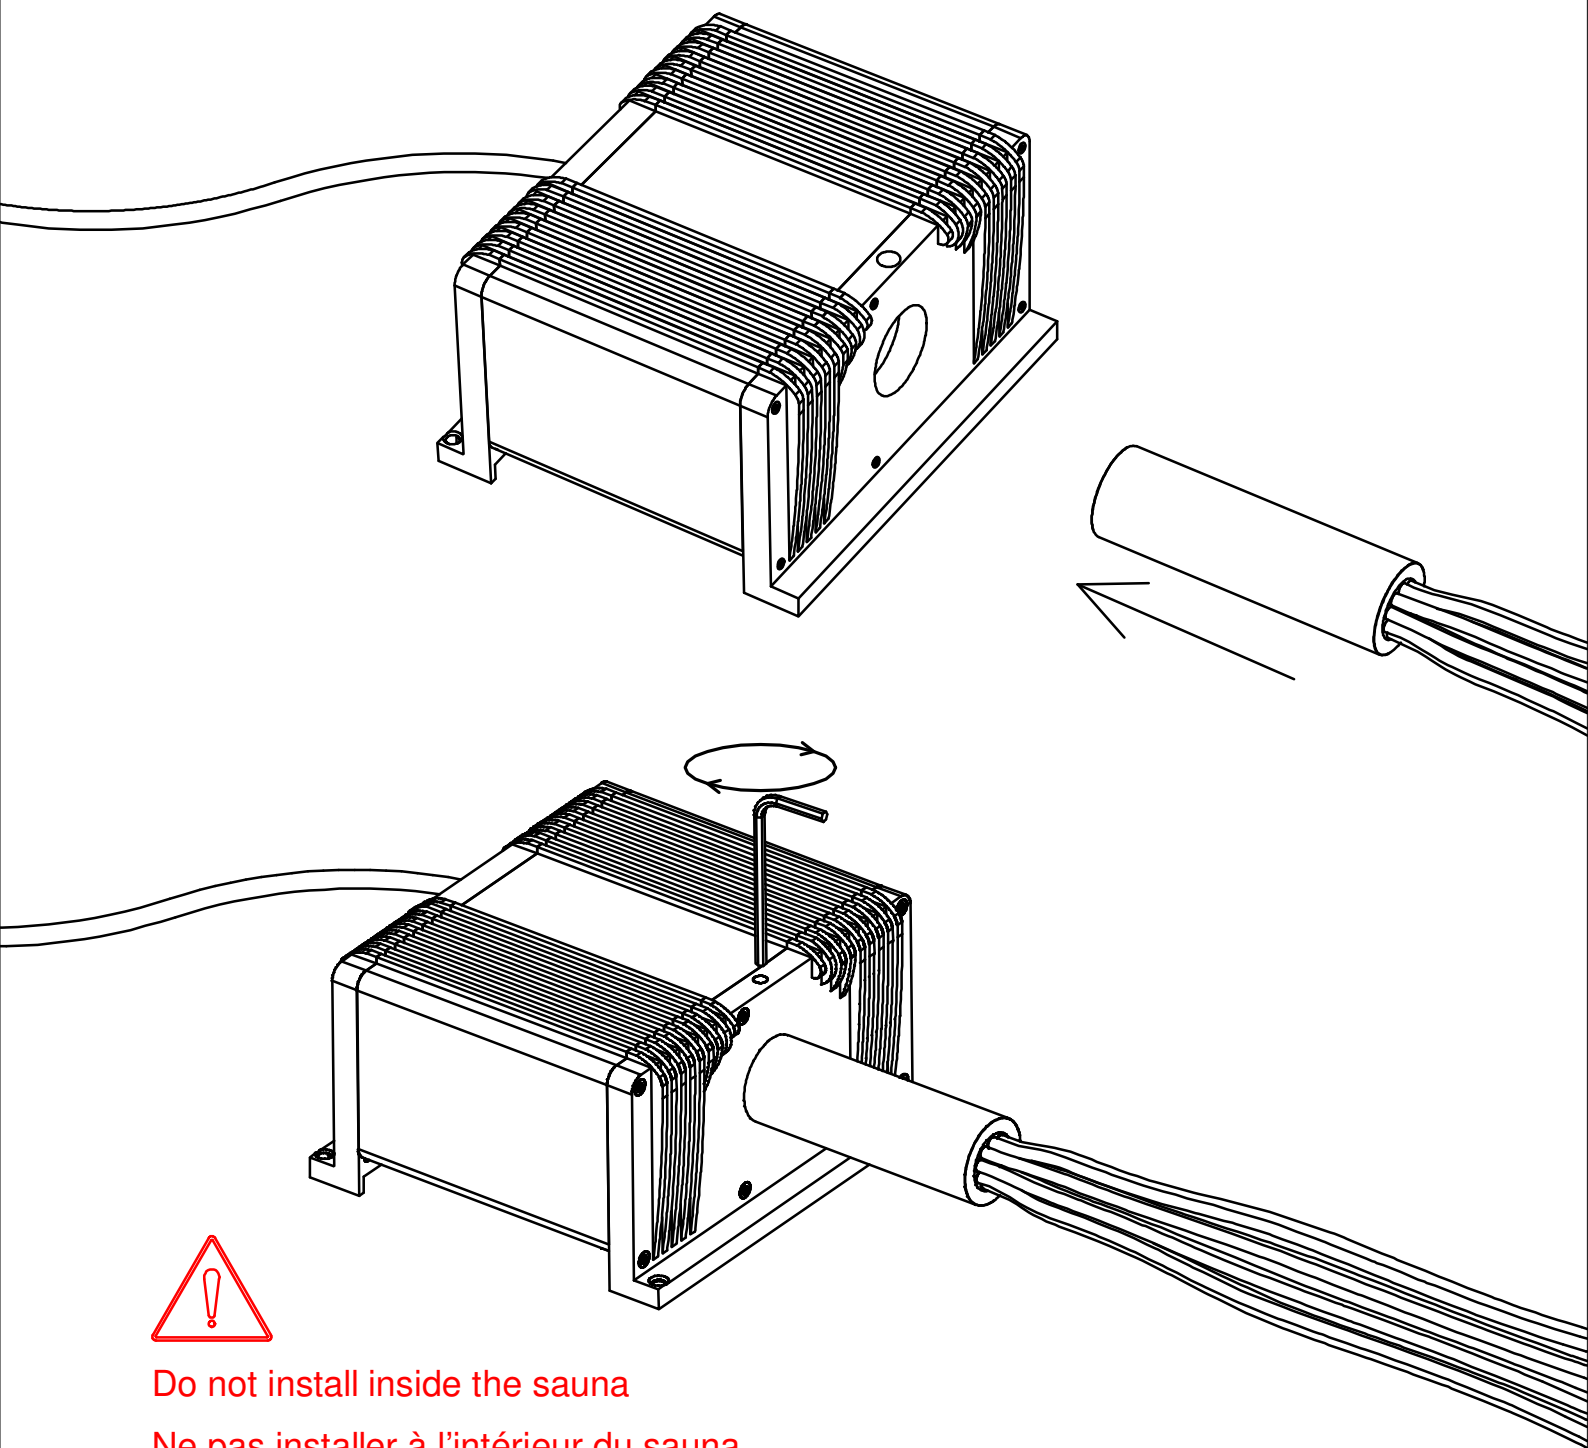

WATCH INSTALLATION VIDEO >

Carutti.

PROJECTOR
VPAC27
INSTALLATION

Do not install inside the sauna

Ne pas installer à l'intérieur du sauna

100 - 277 V

Ta -13 °F ... +122 °F

Ta -25 °C ... +50 °C

☐ CE IP55

EN

Dimming options push-dim or Dali; the dimmer is not incl.
In case the manufacturer's installation instructions are not followed,
and if any other components than those listed in the instructions are used,
the manufacturer's guarantee and liability become null and void.