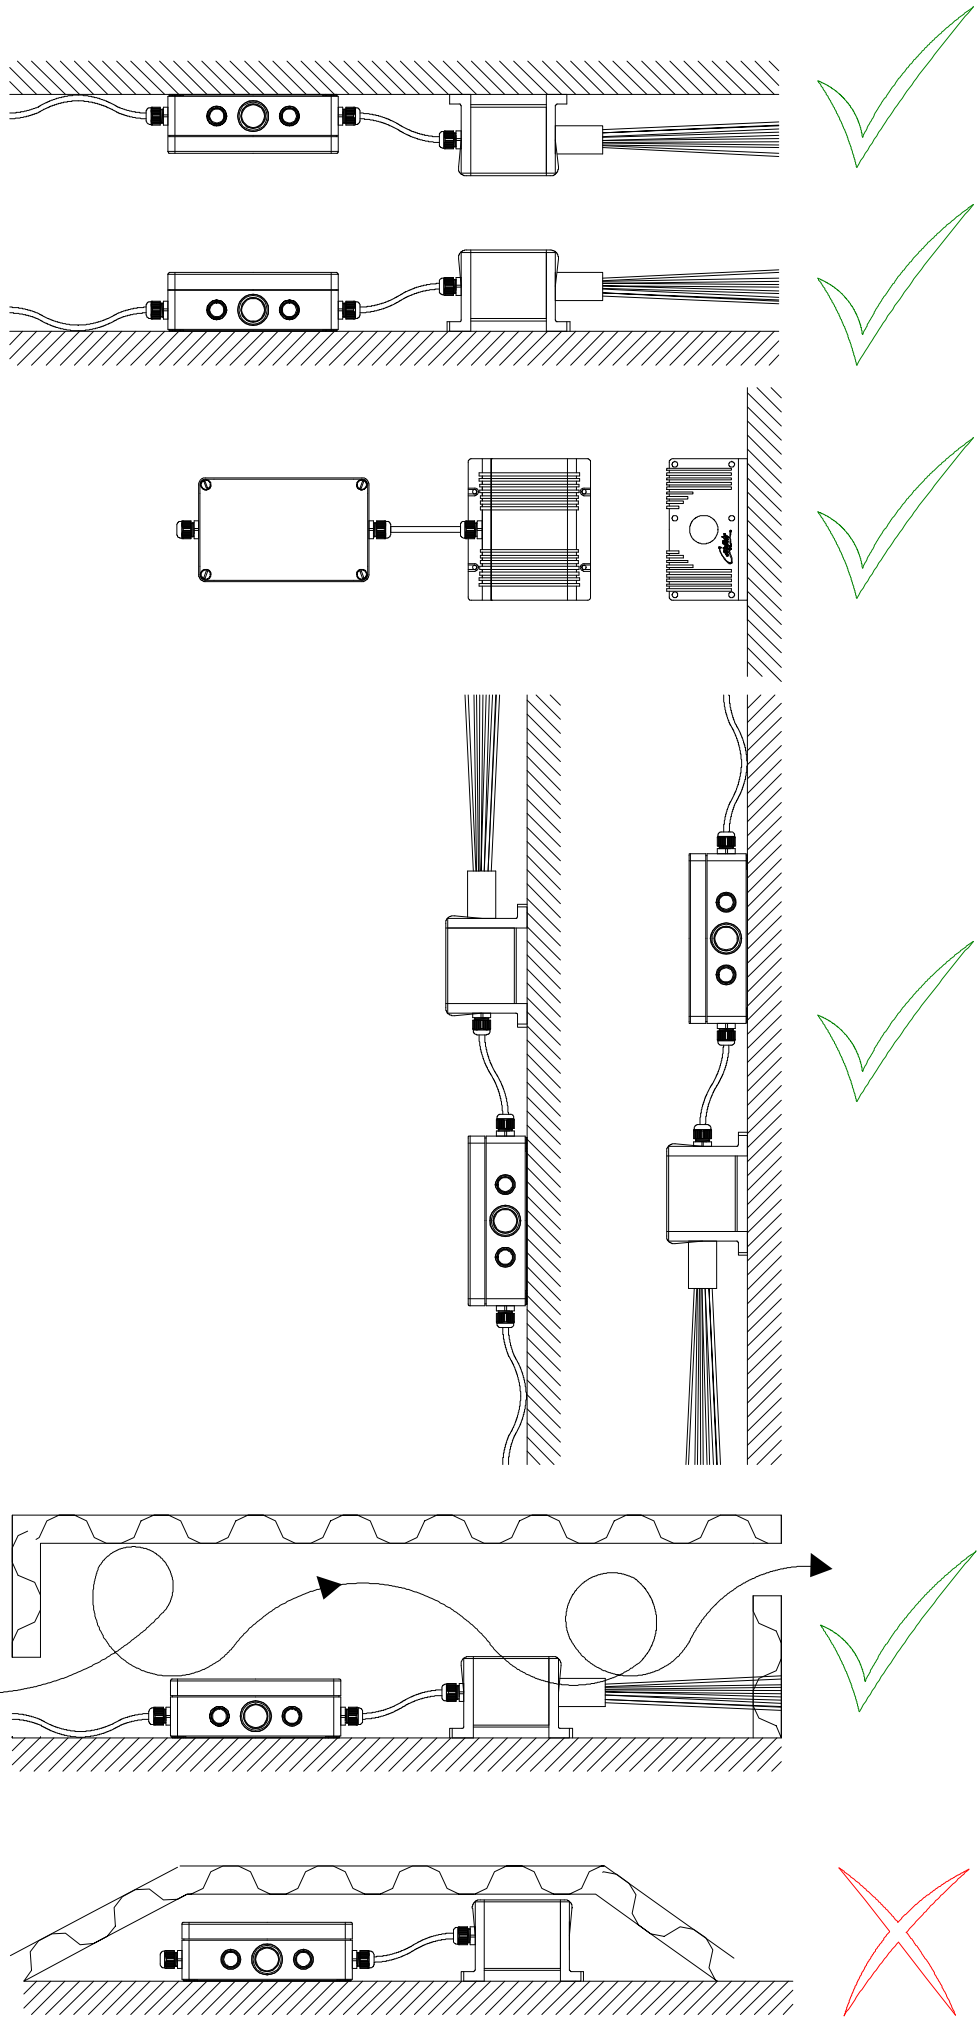

MINIMUM

1 ft³

0,028 m³