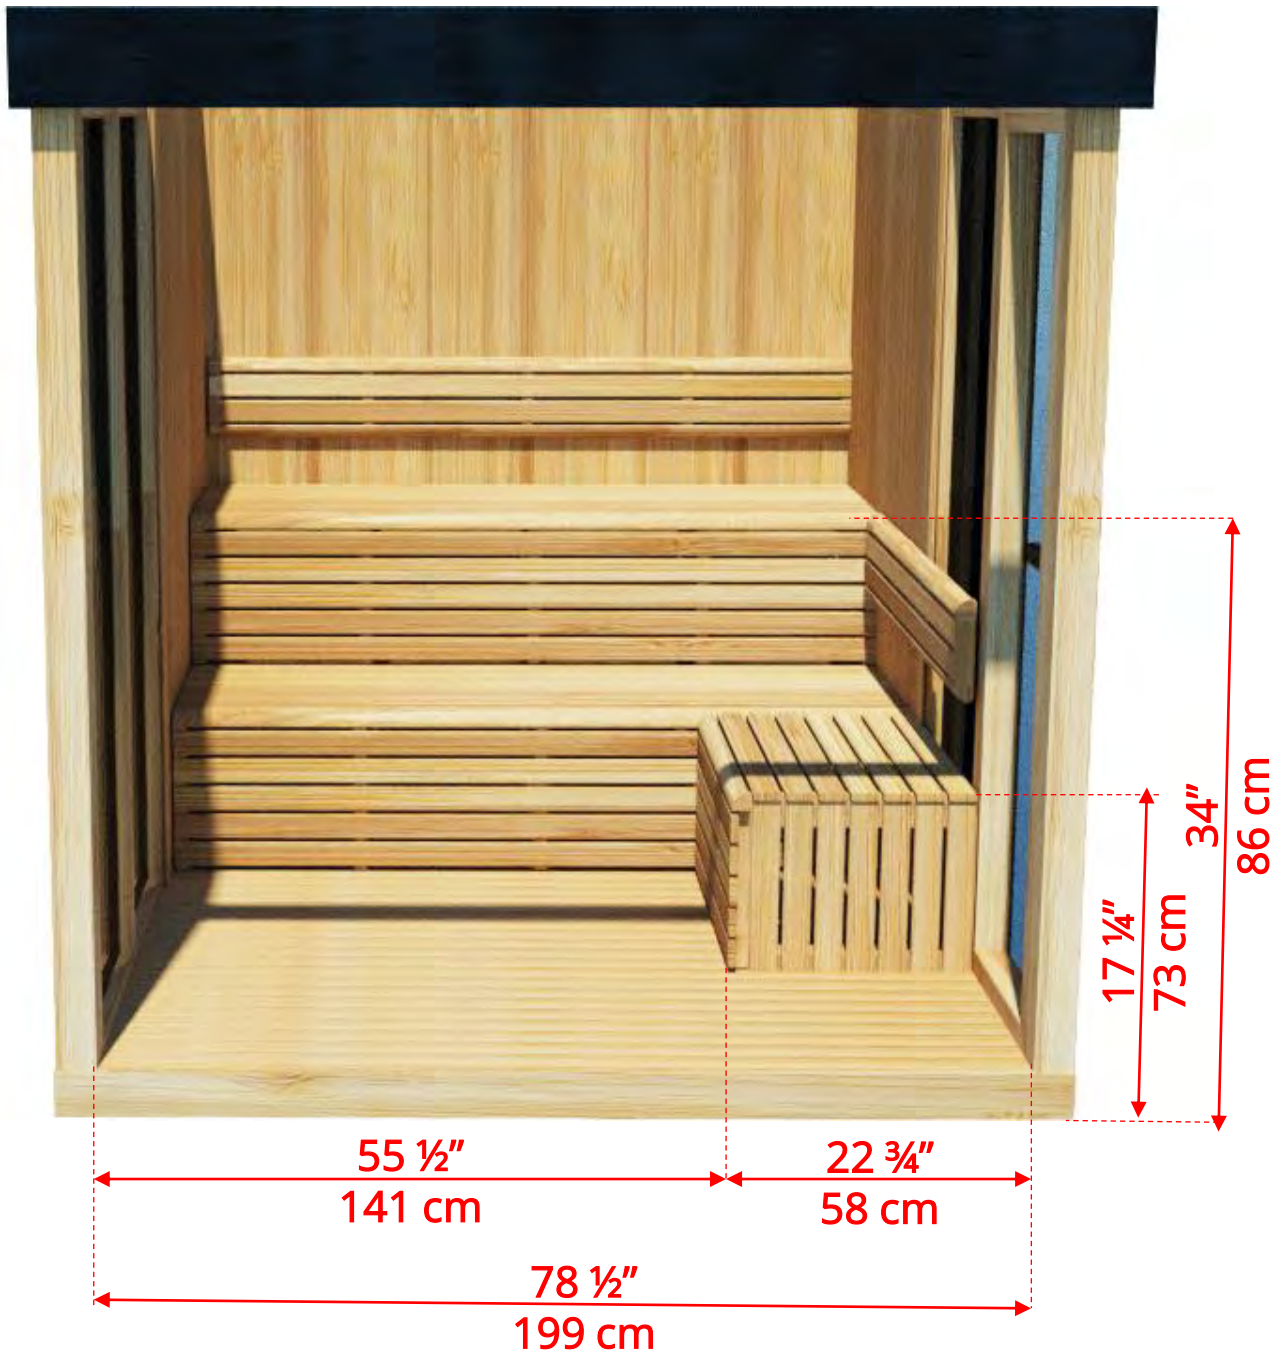

# OR6110/ OR6112 Outdoor Pure Cube Orion Sauna

L bench can be positioned on either side depending on what side door is on.

Manufactured by:

# OR6110/ OR6112 Outdoor Pure Cube Orion Sauna

Door can be placed on right or left side of sauna.

Manufactured by:

pure cübe