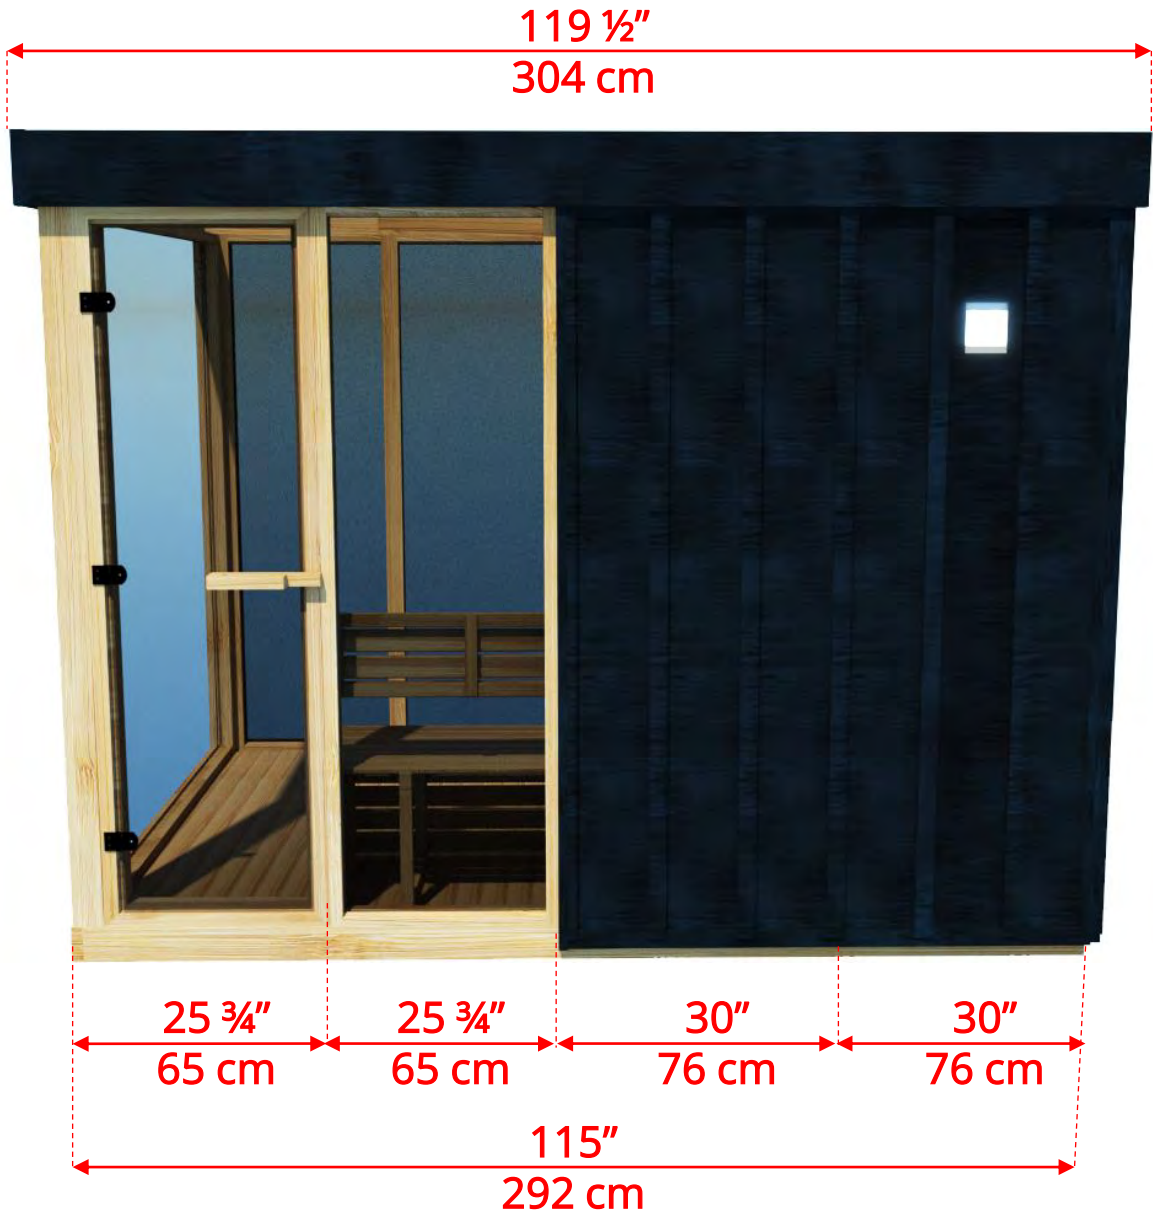

# OR6110/ OR6112 Outdoor Pure Cube Orion Sauna

Manufactured by:

# OR6110/ OR6112 Outdoor Pure Cube Orion Sauna

L bench can be positioned on either side depending on what side door is on.

Manufactured by:

# OR6110/ OR6112 Outdoor Pure Cube Orion Sauna

Door can be placed on right or left side of sauna.

Manufactured by:

pure cübe