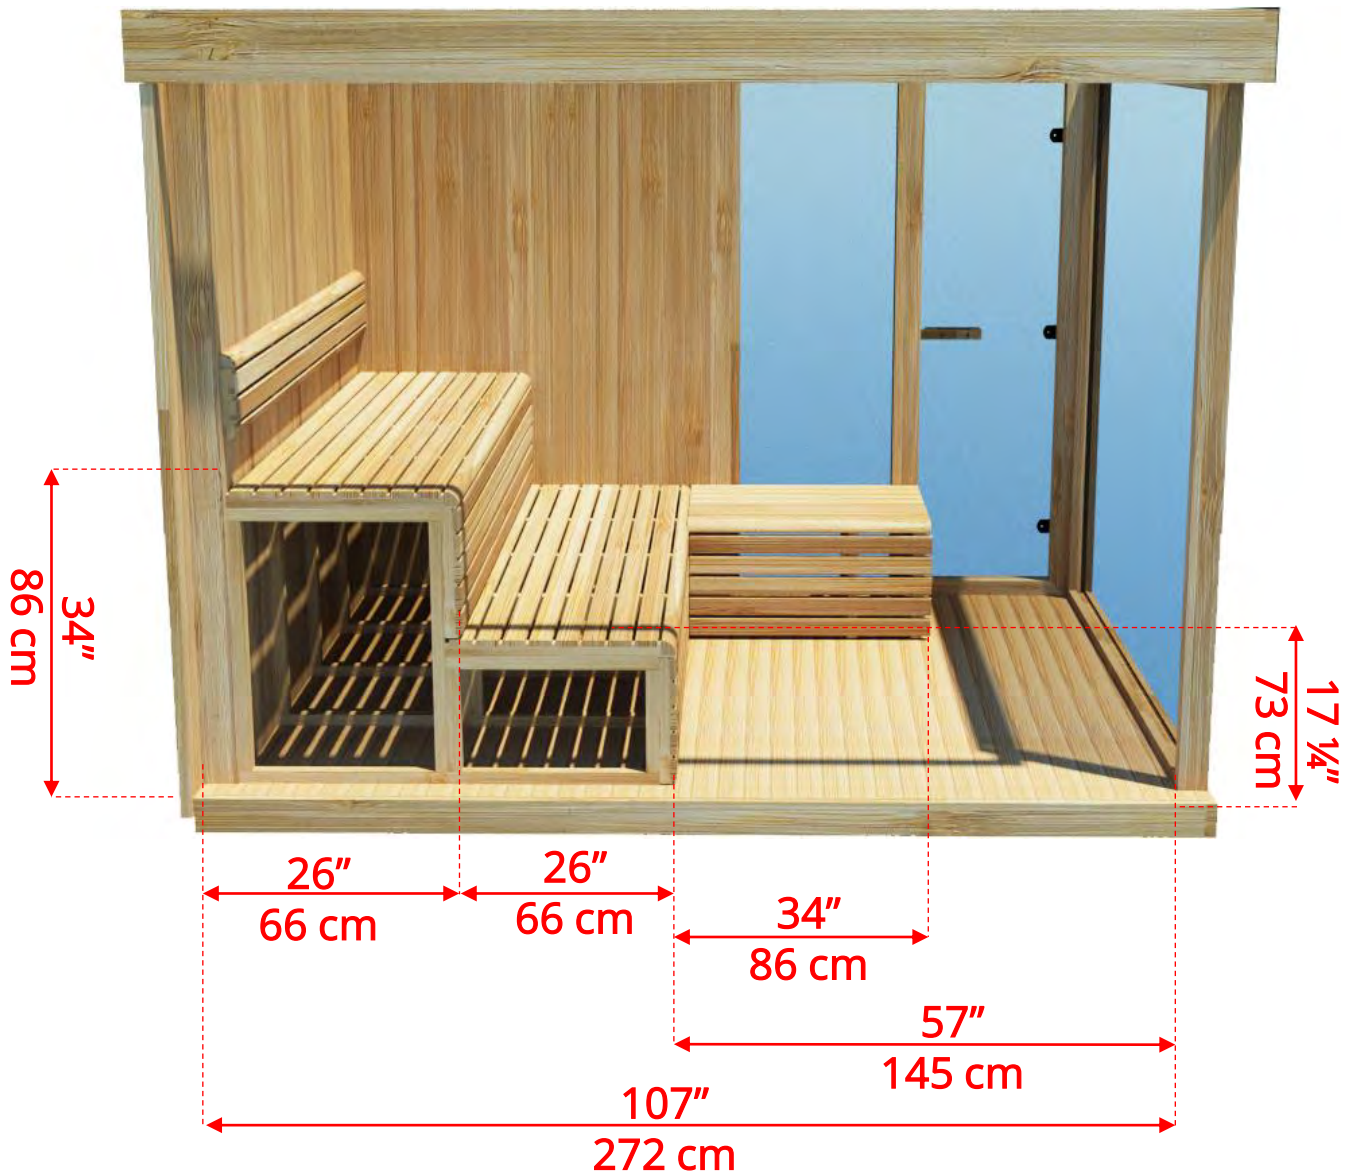

pure cübe

OR6110/ OR6112 Outdoor Pure Cube Orion Sauna

Manufactured by:

tel: 888-923-9813 | info@leisurecraft.com | web: www.leisurecraft.com