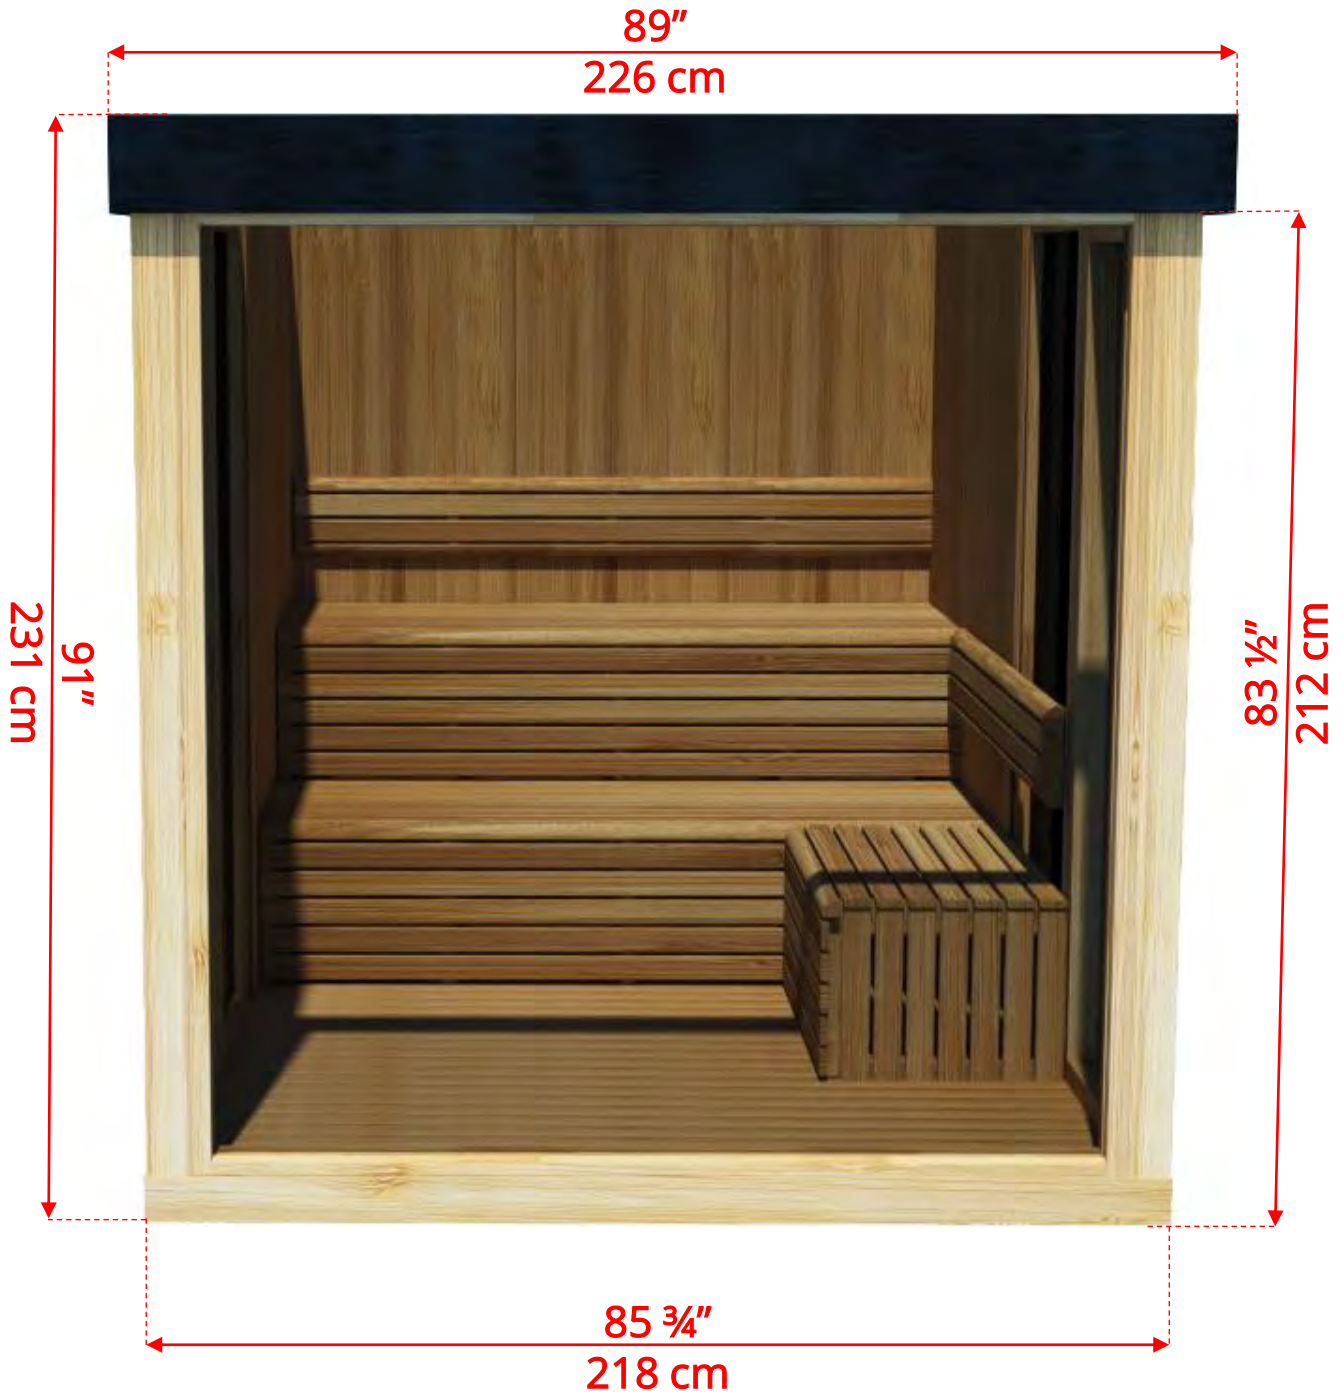

OR6110/ OR6112 Outdoor Pure Cube Orion Sauna

Manufactured by: