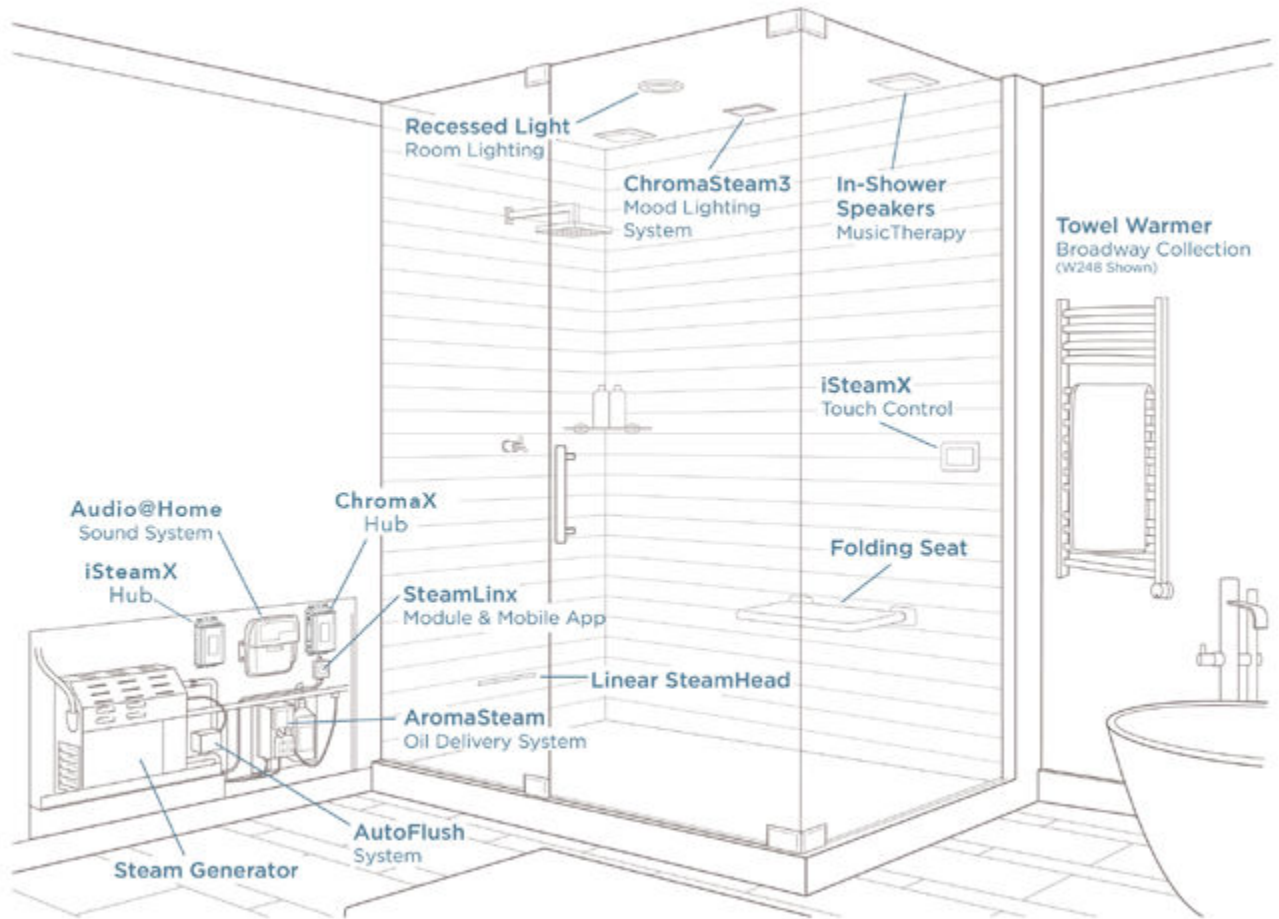

MUSIC THERAPY – THE AUDIO SYSTEM

Using Bluetooth technology, the Audio@Home works directly with the iSteamX control. You can also connect the audio system to your mobile phone or device for a steamy sound experience. Connect your device to Pandora, Spotify, Audible or Amazon Music and tune in to a more relaxing steam. Speakers are available in black or white, square or round.

For illustrative purposes only. Consult with qualified designer, architect or contractor for steam room construction details and proper product placement.

A MrSteam steam shower is an effortless and life-changing upgrade. With just three easy steps and a variety of custom options available, our steam showers allow you to enjoy the healthful benefits of nature's oldest therapy.