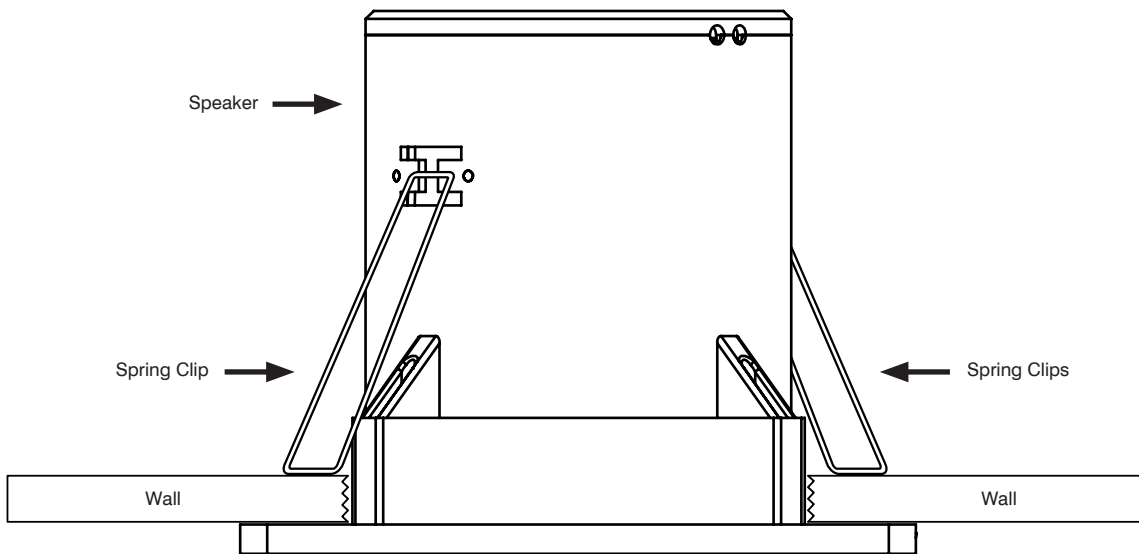

2 Tools and Materials

Parts Enclosed:

Compatible with:

ThermaTouch 7" and 10" and any bluetooth audio enable device.

Materials included:

- ☐ Primary speaker
- ☐ Secondary speaker
- ☐ Spearker Grills
- ☐ 6' speaker wire
- ☐ 110VAC power plug- cord

Materials needed:

- ☐ 110V Power Plug
- ☐ Tile/Mason Saw
- ☐ Temperately tape

Installation Profile View

3 Cutting Template

After completing the shower construction, use the template included in these instructions (page 5):

- After choosing the desired location, use the printed template on page 7, tape the template to the ceiling. Carefully cutout template with tile/mason saw.
- Then proceed cutting the cutout

Note: Template must be printed out at actual size.